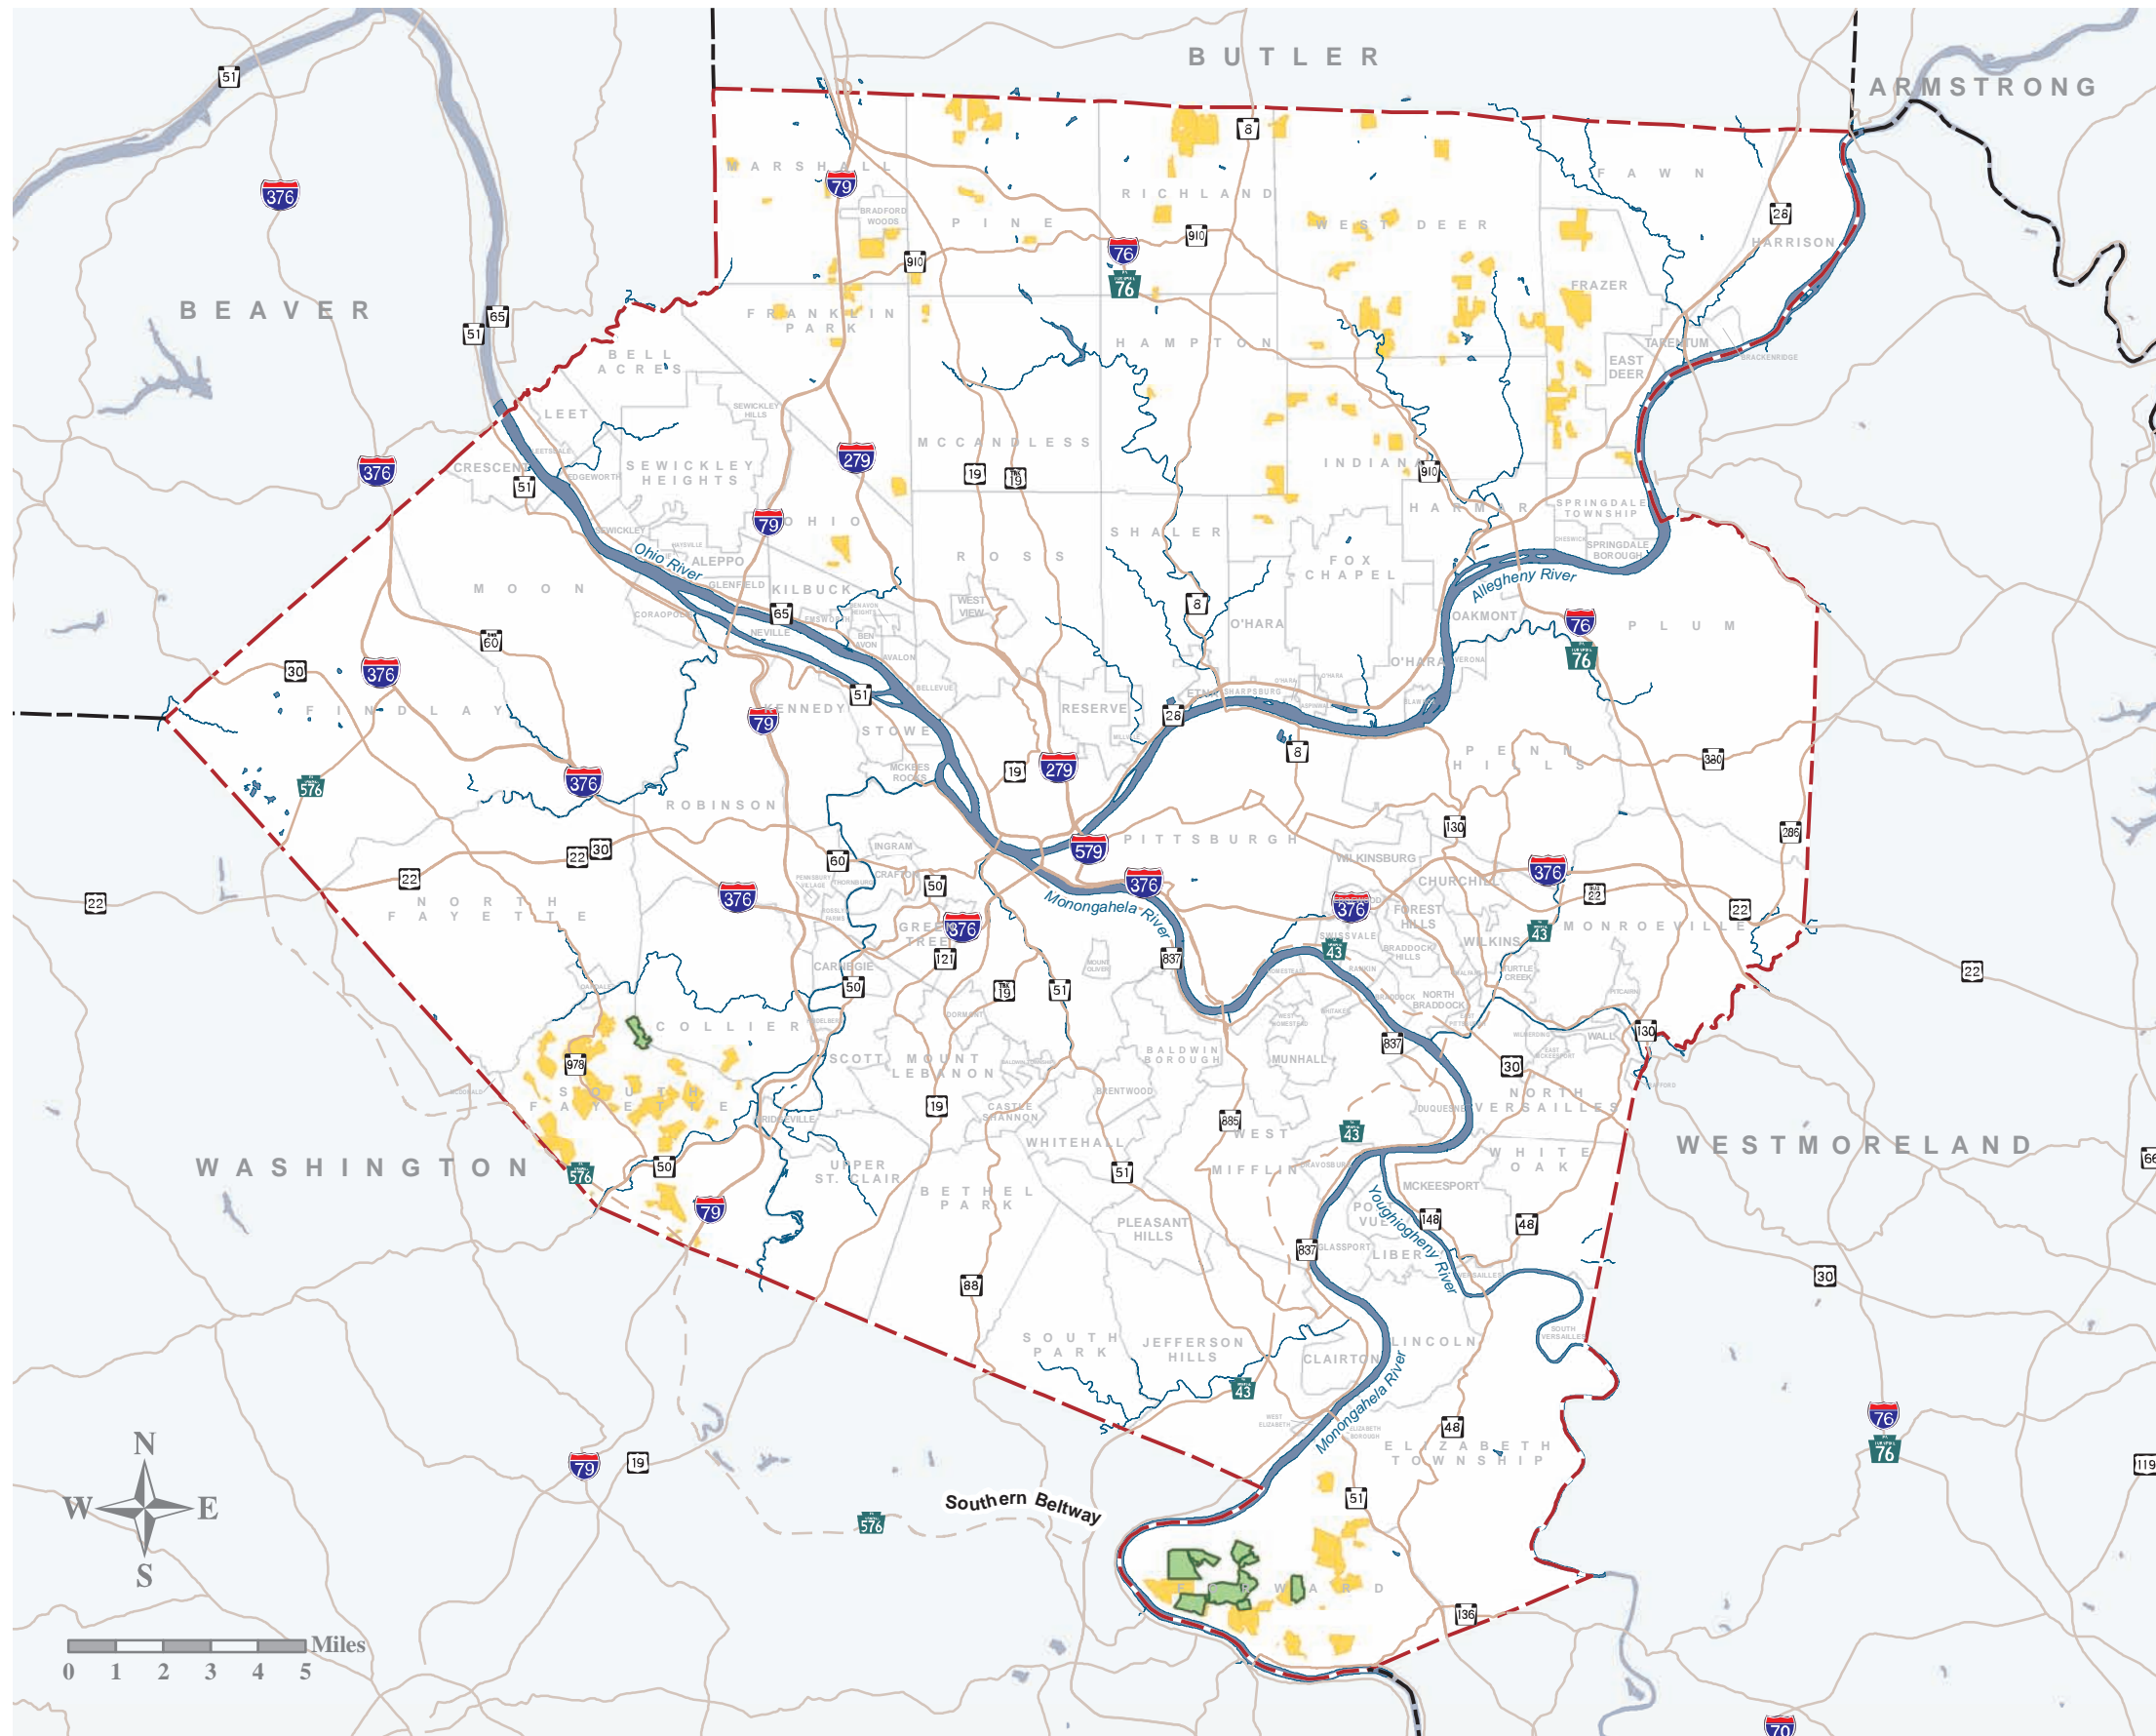

Agriculture

Agriculture

LEGEND

Agriculture

-  Agricultural Easements
-  Agricultural Security Areas

Base Map

-  Allegheny County
-  Municipal Boundaries
-  Bordering Counties
-  Hydrology
-  Major Roadways
-  Proposed Roads

DATA SOURCES

Allegheny County
 Pennsylvania Department of Transportation
 Pennsylvania Turnpike Commission
 National Hydrography Dataset

August 28, 2007
 This map is property of Allegheny County and should be used for reference purposes only.

This map was prepared for:
 Dan Onorato, Allegheny County Chief Executive
 Allegheny County Economic Development - Planning Division