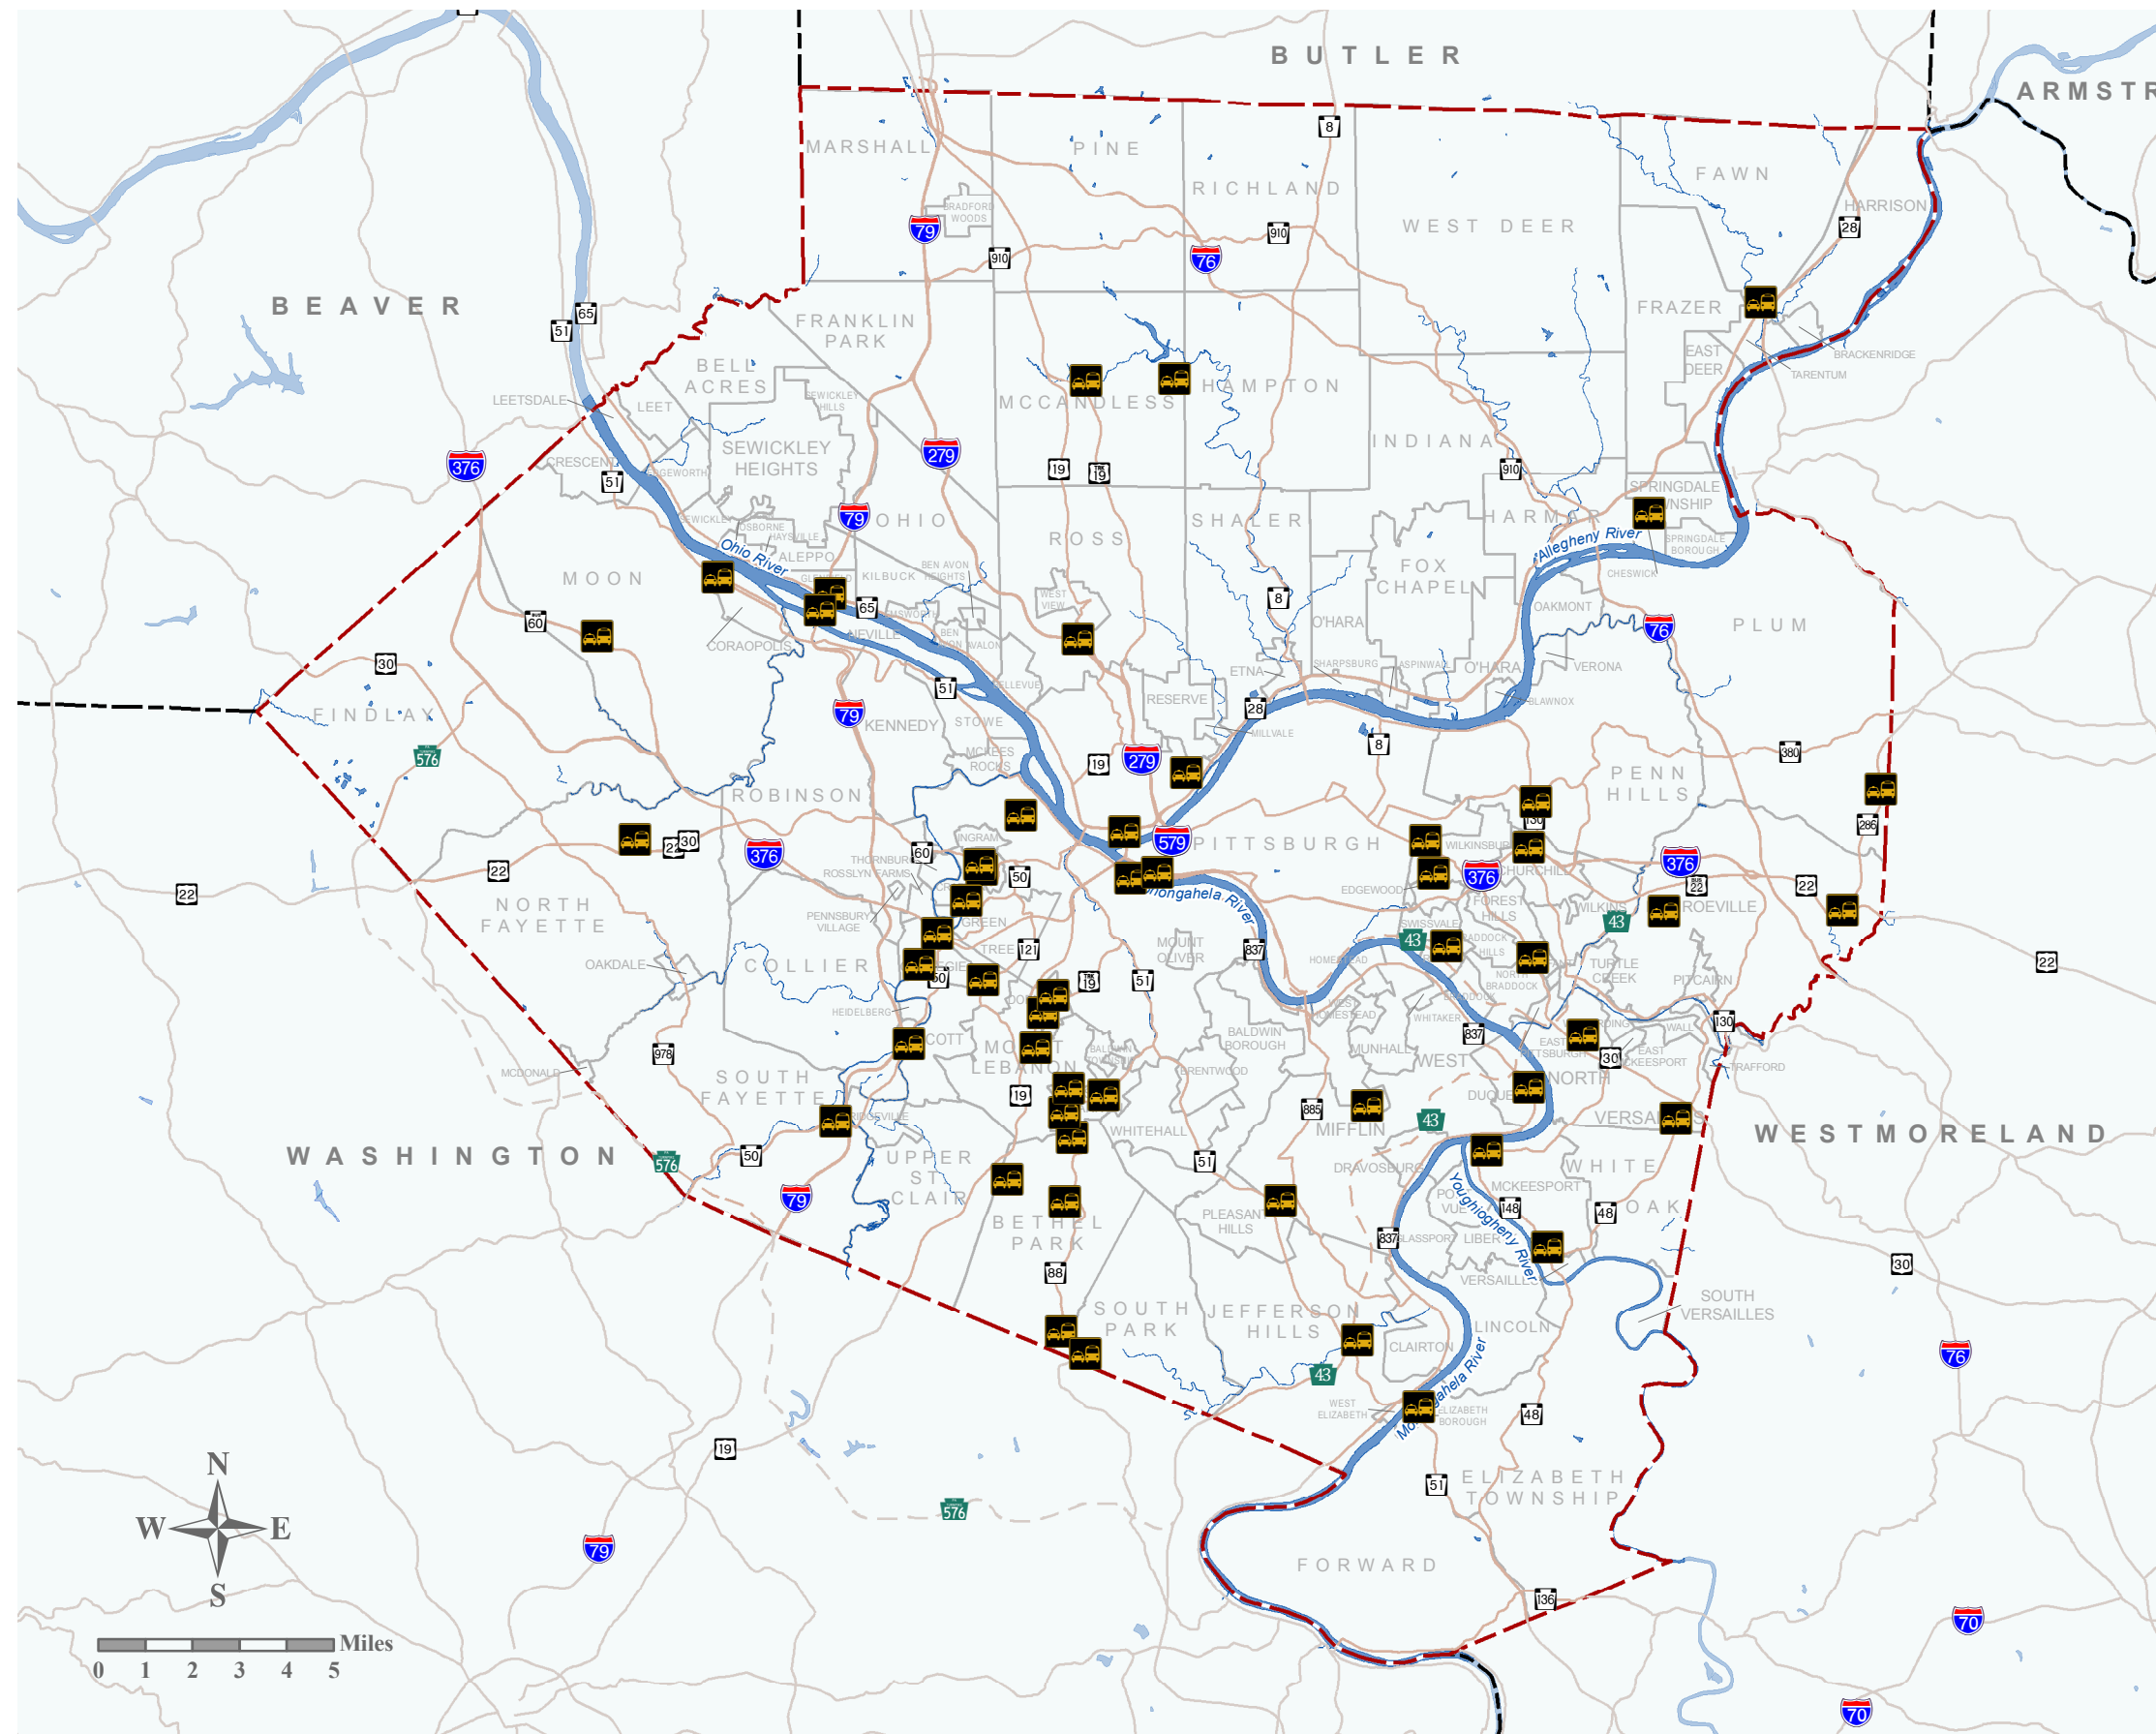

Park and Ride Lots

Park and Ride Lots

LEGEND

Park and Ride Lots

-  Park and Ride Lots

Base Map

-  Allegheny County Boundary
-  Municipal Boundaries
-  Bordering Counties
-  Hydrology
-  Major Roadways
-  Proposed Roads

DATA SOURCES

Allegheny County
Southwestern Pennsylvania Commission
Pennsylvania Department of Transportation
Pennsylvania Turnpike Commission
Port Authority of Allegheny County
National Hydrography Dataset

August 2013 Update
This map is property of Allegheny County and should be used for reference purposes only.

This map was prepared for:
Rich Fitzgerald, Allegheny County Executive
Allegheny County Economic Development - Planning Division