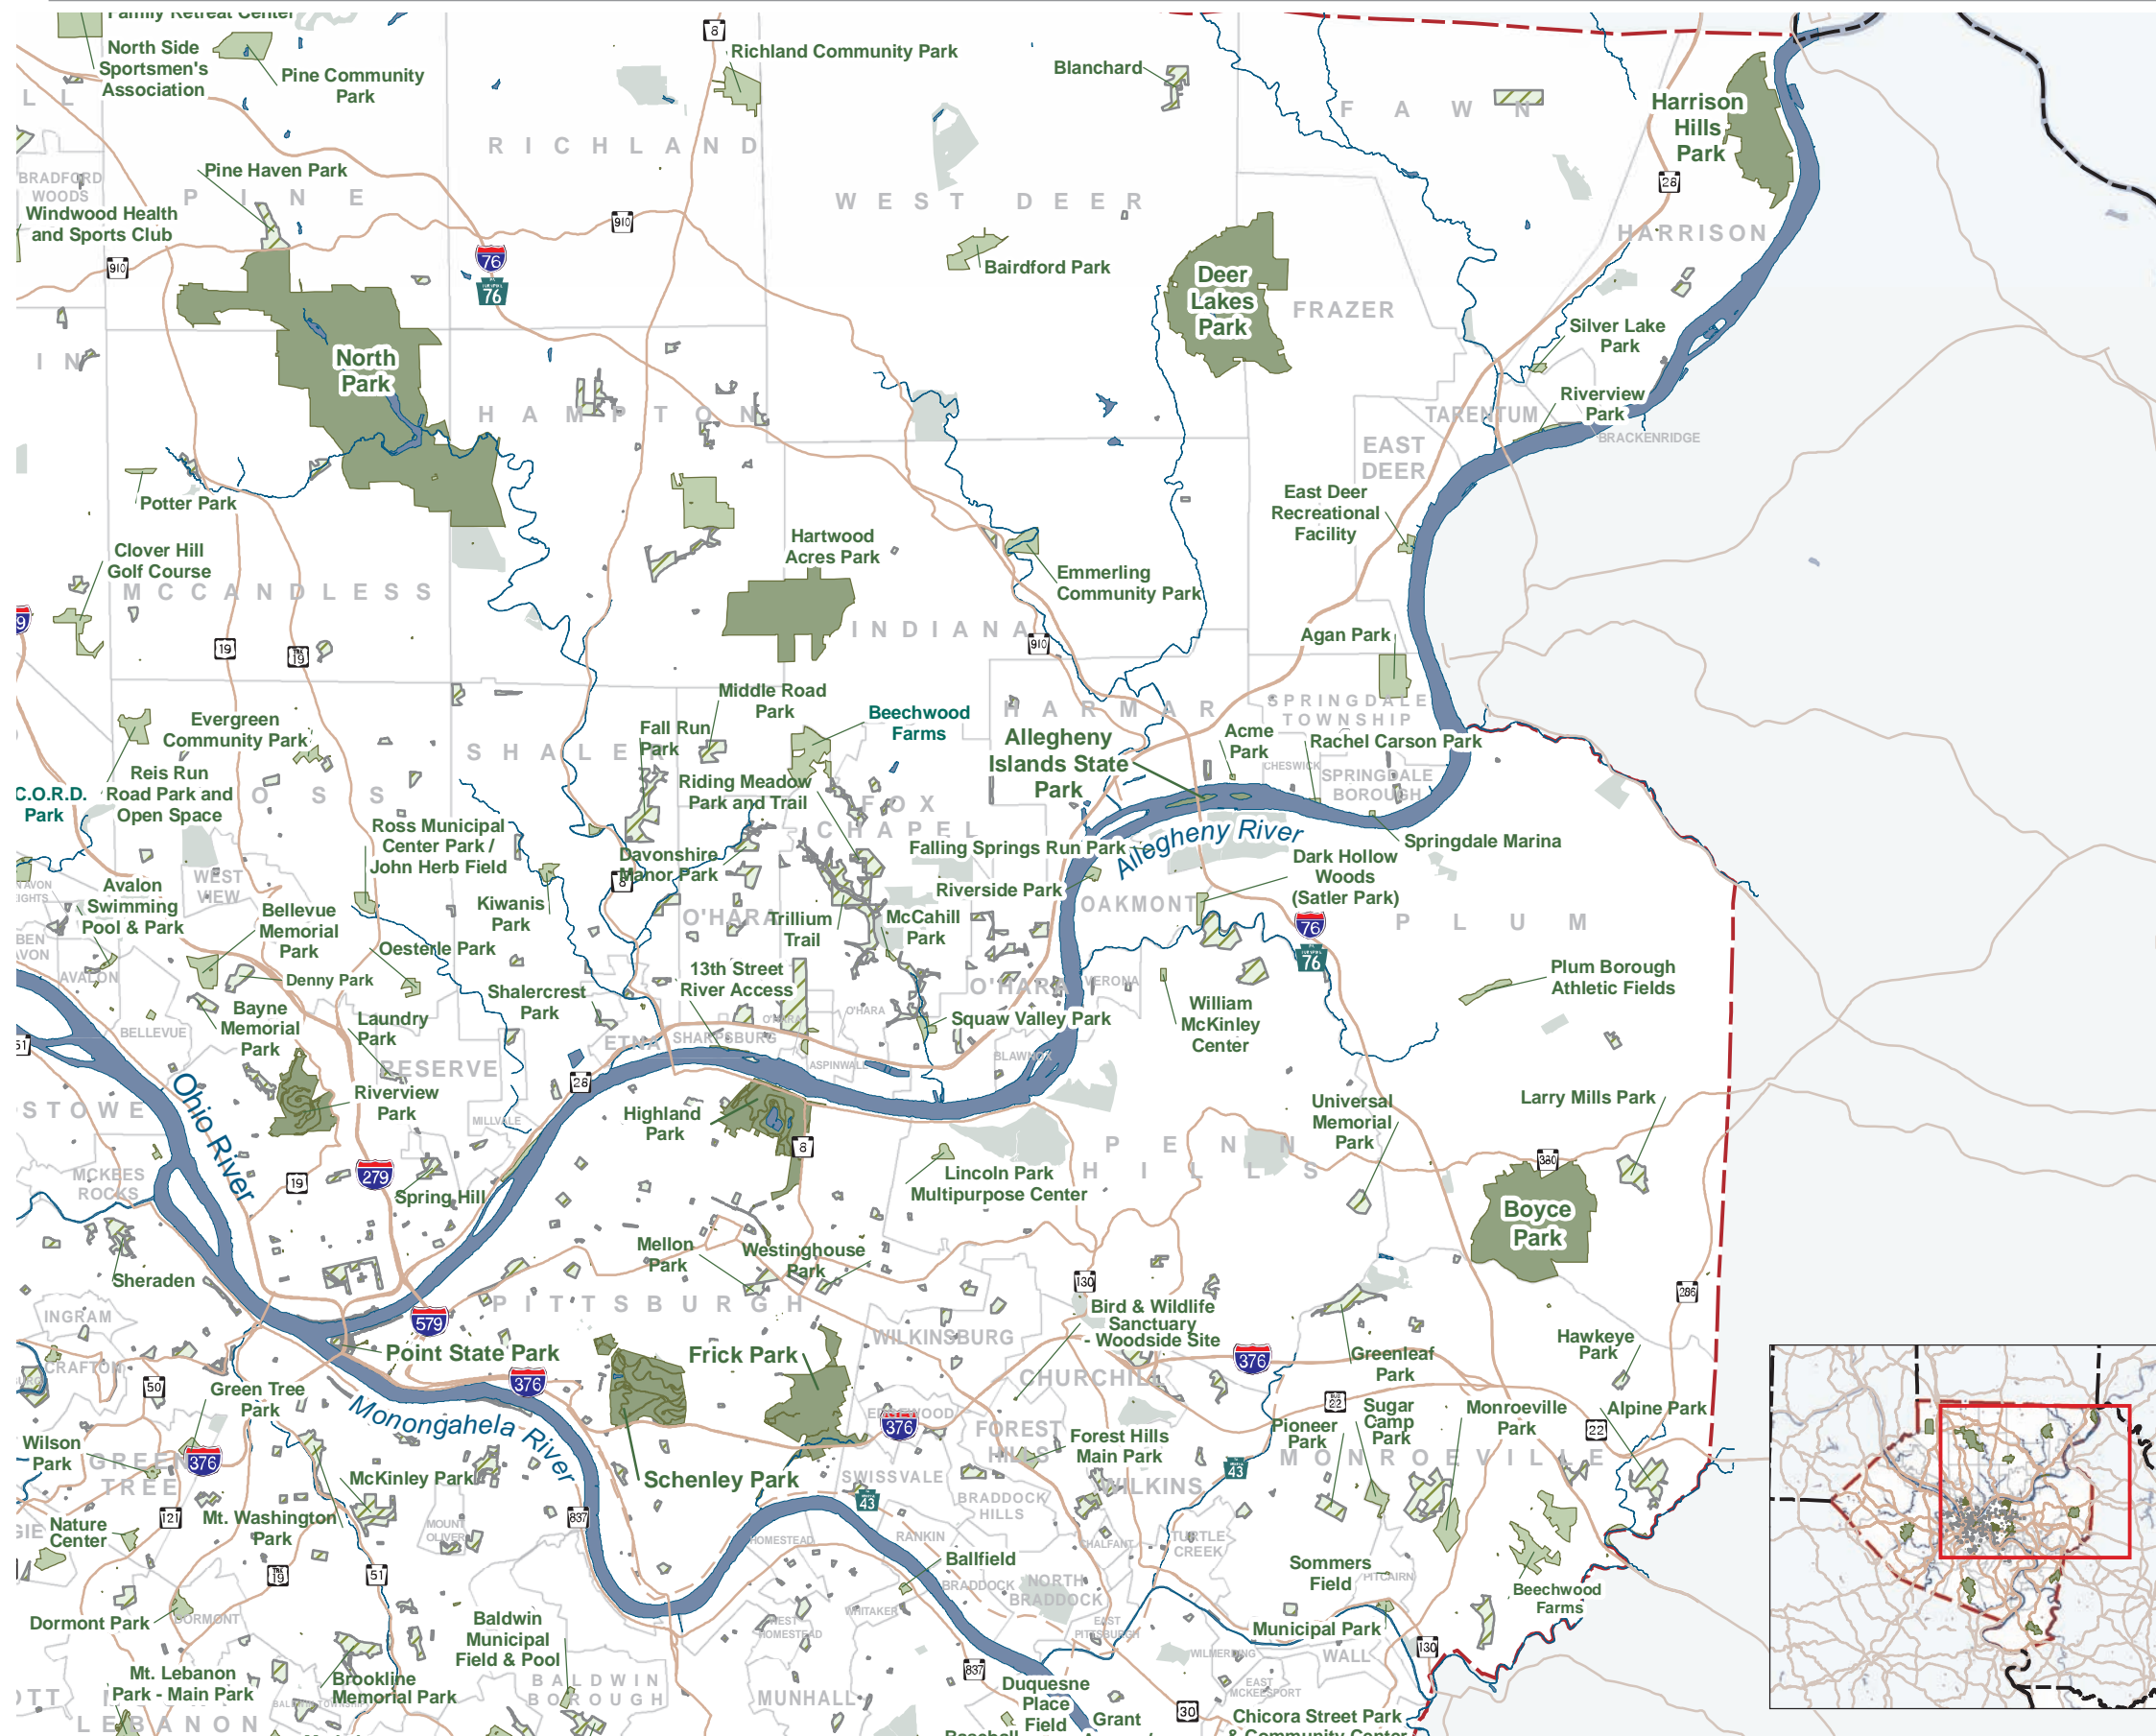

Parks (Northeast Quadrant)

Parks (Northeast Quadrant)

LEGEND

Parks

-  Regionally Significant Park
-  Community Park
-  Municipal Park
-  Golf Courses

Base Map

-  Allegheny County
-  Municipal Boundaries
-  Bordering Counties
-  Hydrology
-  Major Roadways
-  Proposed Roads

The data for the Parks Maps was derived from surveys sent to all Allegheny County Municipalities.

DATA SOURCES

- Allegheny County
- Allegheny County Municipalities
- City of Pittsburgh
- Pennsylvania Department of Transportation
- Pennsylvania Turnpike Commission
- National Hydrography Dataset

December 15, 2008
This map is property of Allegheny County and should be used for reference purposes only.

This map was prepared for:
Dan Onorato, Allegheny County Chief Executive
Allegheny County Economic Development - Planning Division