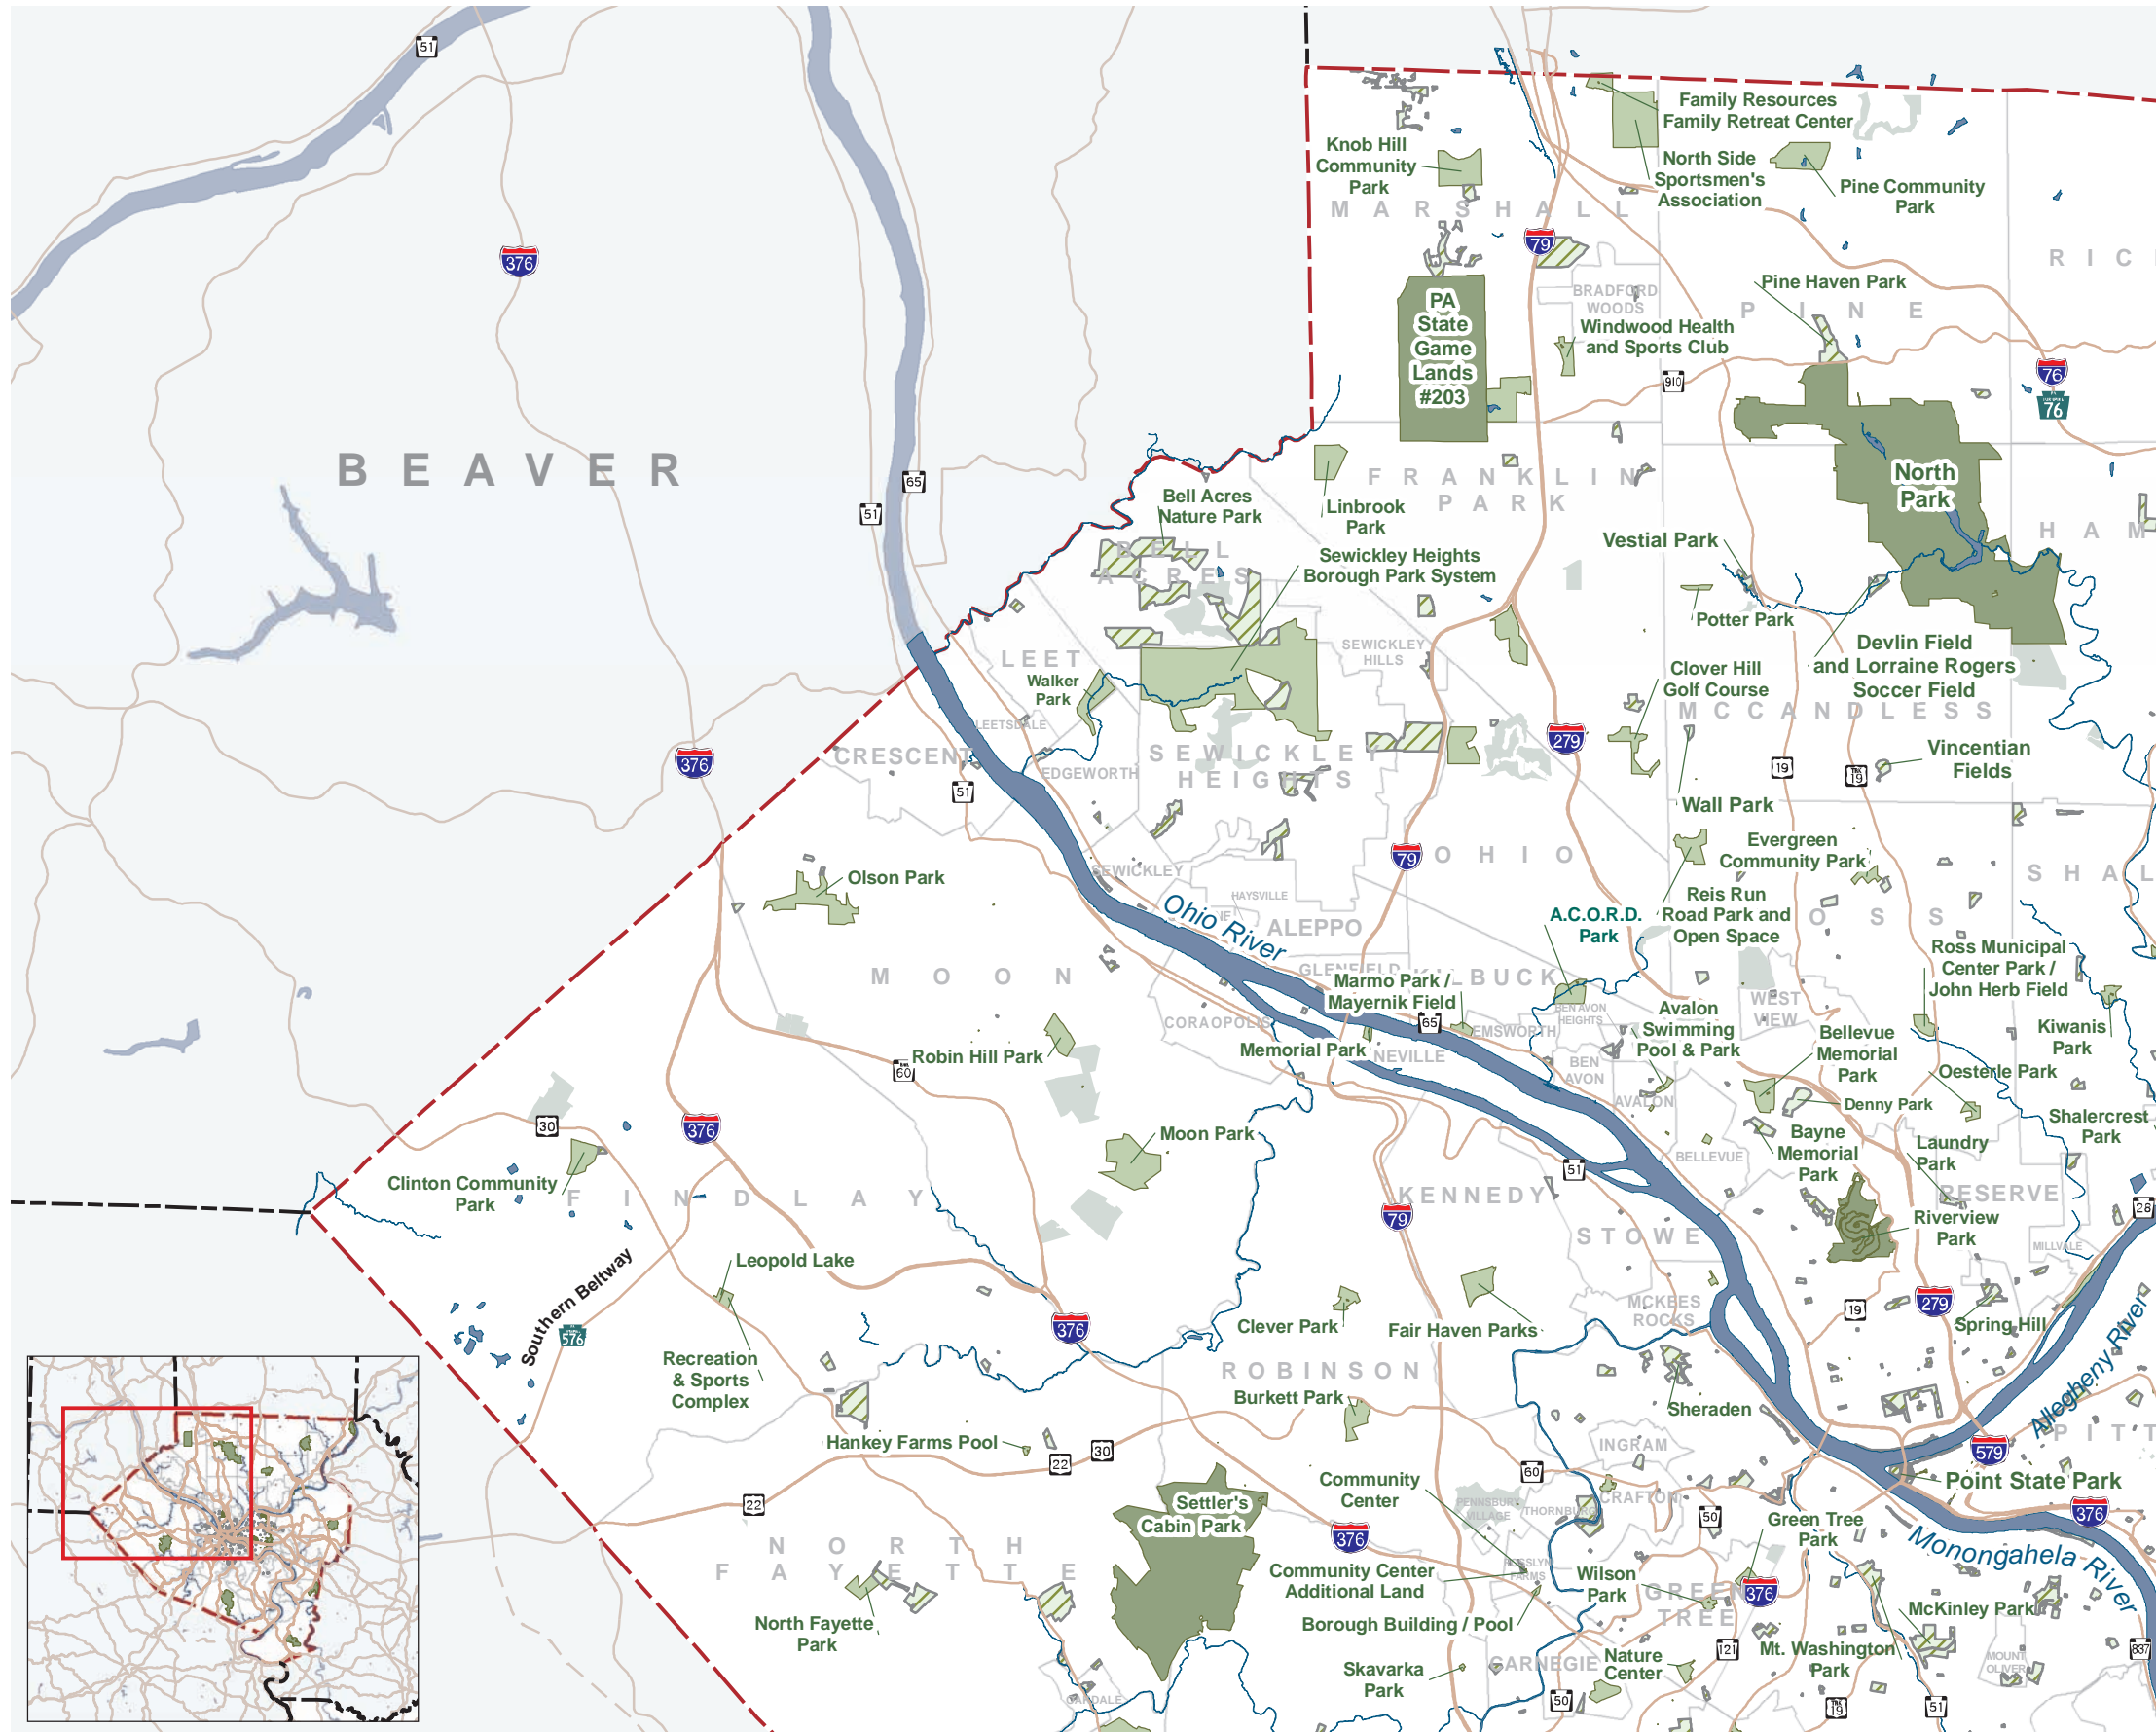

Parks (Northwest Quadrant)

Parks (Northwest Quadrant)

LEGEND

Parks

-  Regionally Significant Park
-  Community Park
-  Municipal Park
-  Golf Courses

Base Map

-  Allegheny County
-  Municipal Boundaries
-  Bordering Counties
-  Hydrology
-  Major Roadways
-  Proposed Roads

The data for the Parks Maps was derived from surveys sent to all Allegheny County Municipalities.

DATA SOURCES

- Allegheny County
- Allegheny County Municipalities
- City of Pittsburgh
- Pennsylvania Department of Transportation
- Pennsylvania Turnpike Commission
- National Hydrography Dataset

December 15, 2008
This map is property of Allegheny County and should be used for reference purposes only.

This map was prepared for:
Dan Onorato, Allegheny County Chief Executive
Allegheny County Economic Development - Planning Division