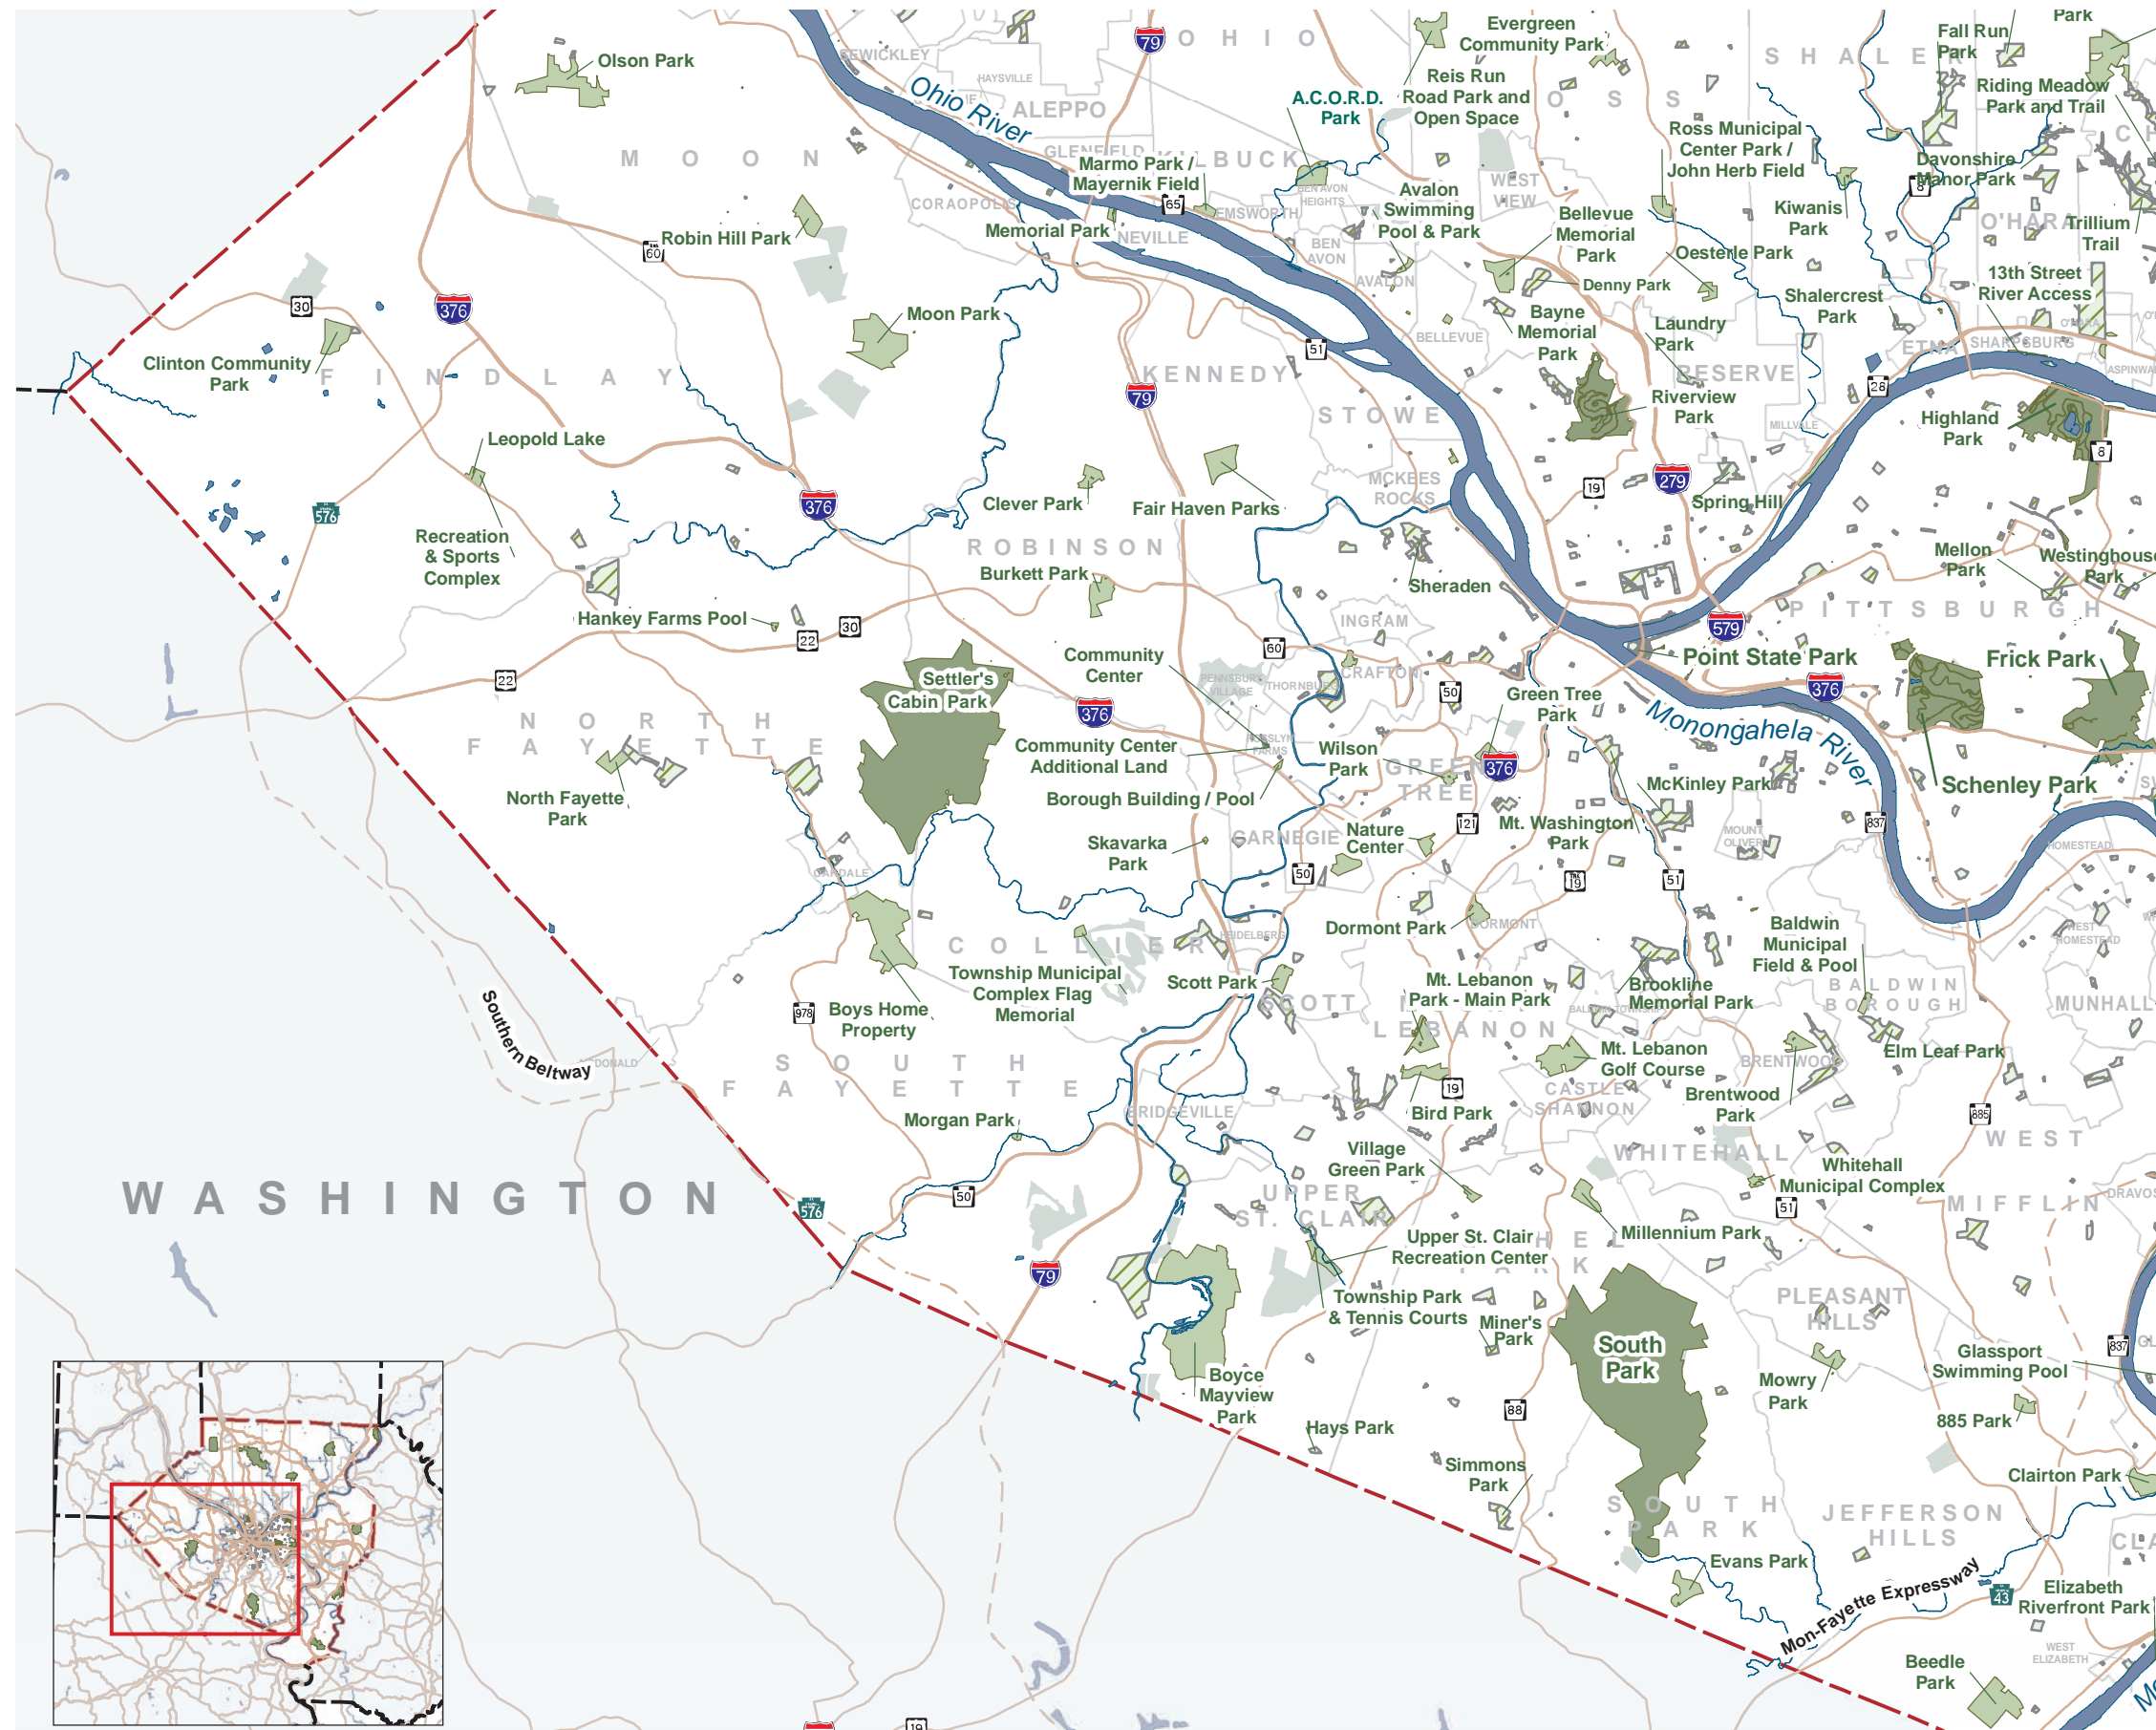

Parks (Southwest Quadrant)

Parks (Southwest Quadrant)

LEGEND

Parks

-  Regionally Significant Park
-  Community Park
-  Municipal Park
-  Golf Courses

Base Map

-  Allegheny County
-  Municipal Boundaries
-  Bordering Counties
-  Hydrology
-  Major Roadways
-  Proposed Roads

The data for the Parks Maps was derived from surveys sent to all Allegheny County Municipalities.

DATA SOURCES

- Allegheny County
- Allegheny County Municipalities
- City of Pittsburgh
- Pennsylvania Department of Transportation
- Pennsylvania Turnpike Commission
- National Hydrography Dataset

December 15, 2008

This map is property of Allegheny County and should be used for reference purposes only.

This map was prepared for:
Dan Onorato, Allegheny County Chief Executive
Allegheny County Economic Development - Planning Division