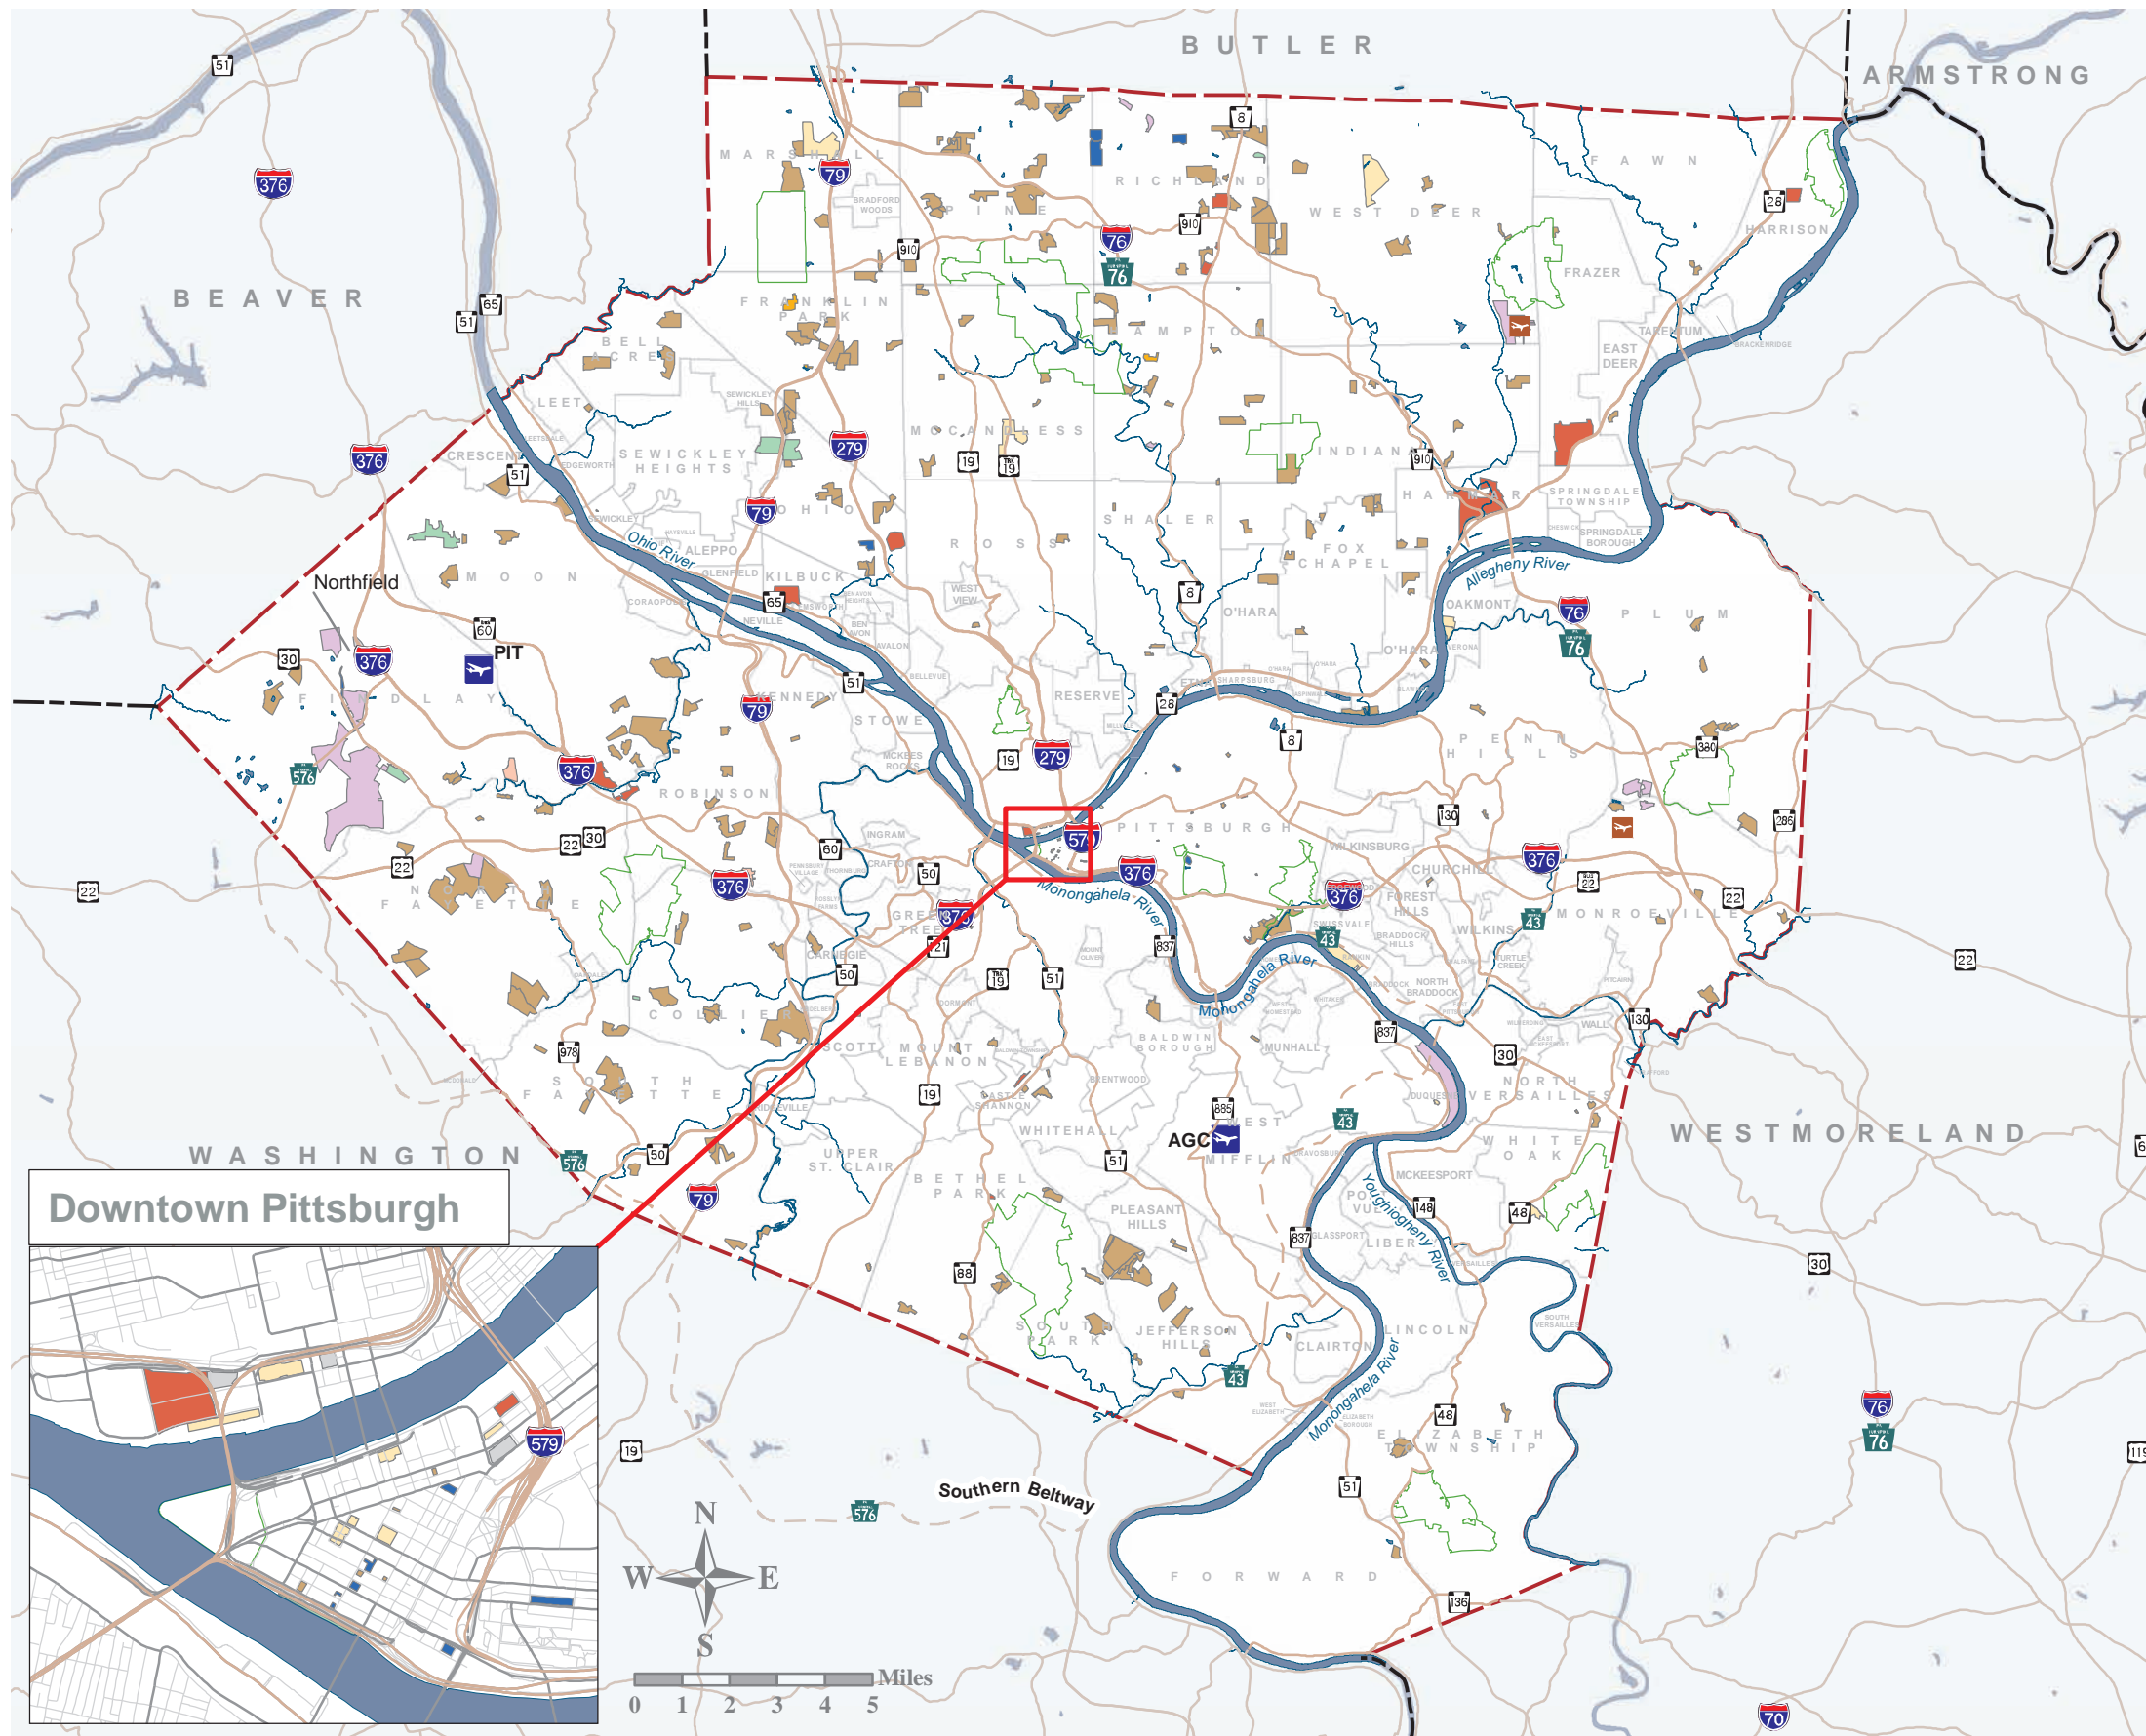

LEGEND

Pending and Proposed Land Development

- Industrial
- Office
- Mixed Use
- Residential
- Commercial
- Community Facilities
- Transportation
- Recreation
- Unknown

Base Map

- Allegheny County
- Municipal Boundaries
- Bordering Counties
- Parks
- Hydrology
- Public Airports
- Private Airports
- Major Roadways
- Proposed Roads

DATA SOURCES

Allegheny County
 Allegheny County Municipalities
 City of Pittsburgh
 Pennsylvania Department of Transportation
 Bureau of Transportation Statistics
 AirPhoto USA
 Pennsylvania Turnpike Commission
 National Hydrography Dataset

May 3, 2008

This map is property of Allegheny County and should be used for reference purposes only.

This map was prepared for:
 Dan Onorato, Allegheny County Chief Executive and
 Allegheny County Economic Development - Planning Division

Downtown Pittsburgh