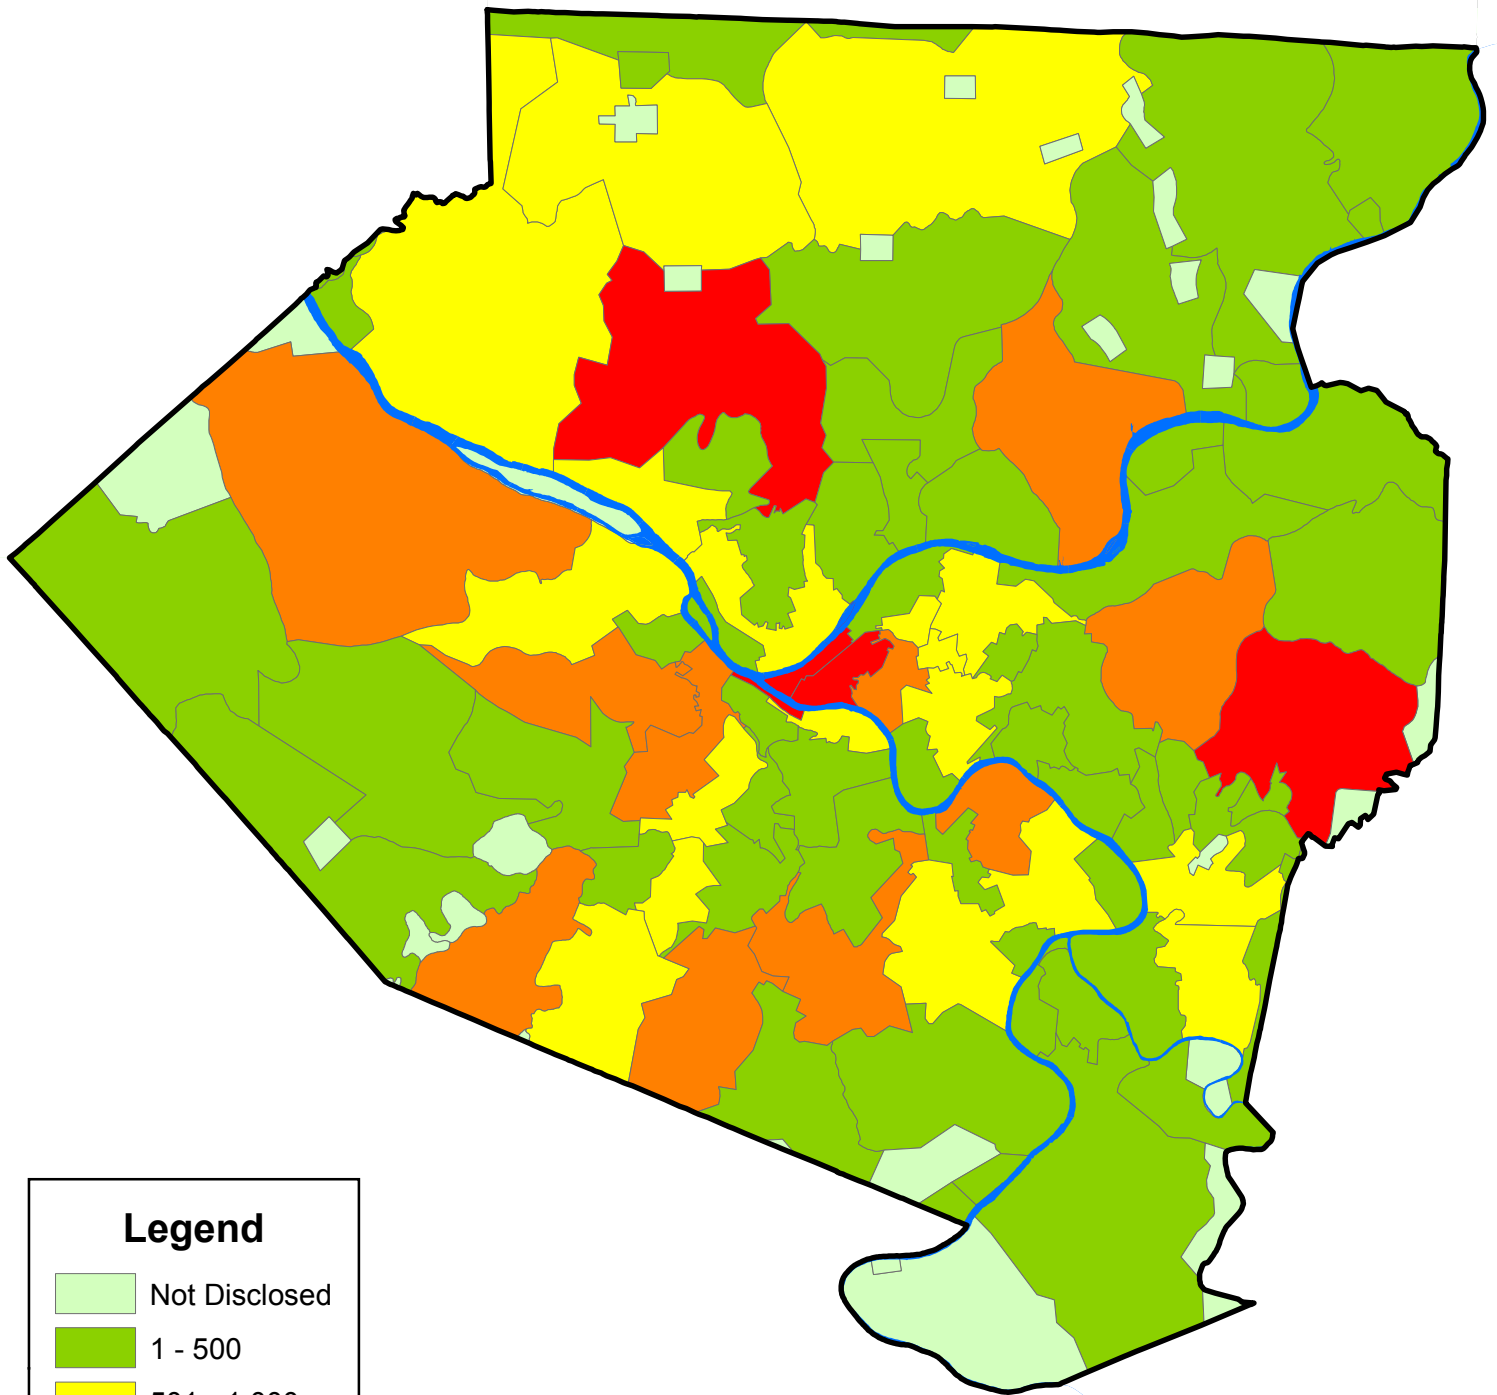

Allegheny County Accommodation and Food Services Employment by Zipcode 2004

Legend

- Not Disclosed
- 1 - 500
- 501 - 1,000
- 1,001 - 2,500
- 2,501 - 3,521

Source: Pennsylvania Department of Labor and Industry,
Carnegie Mellon Center for Economic Development