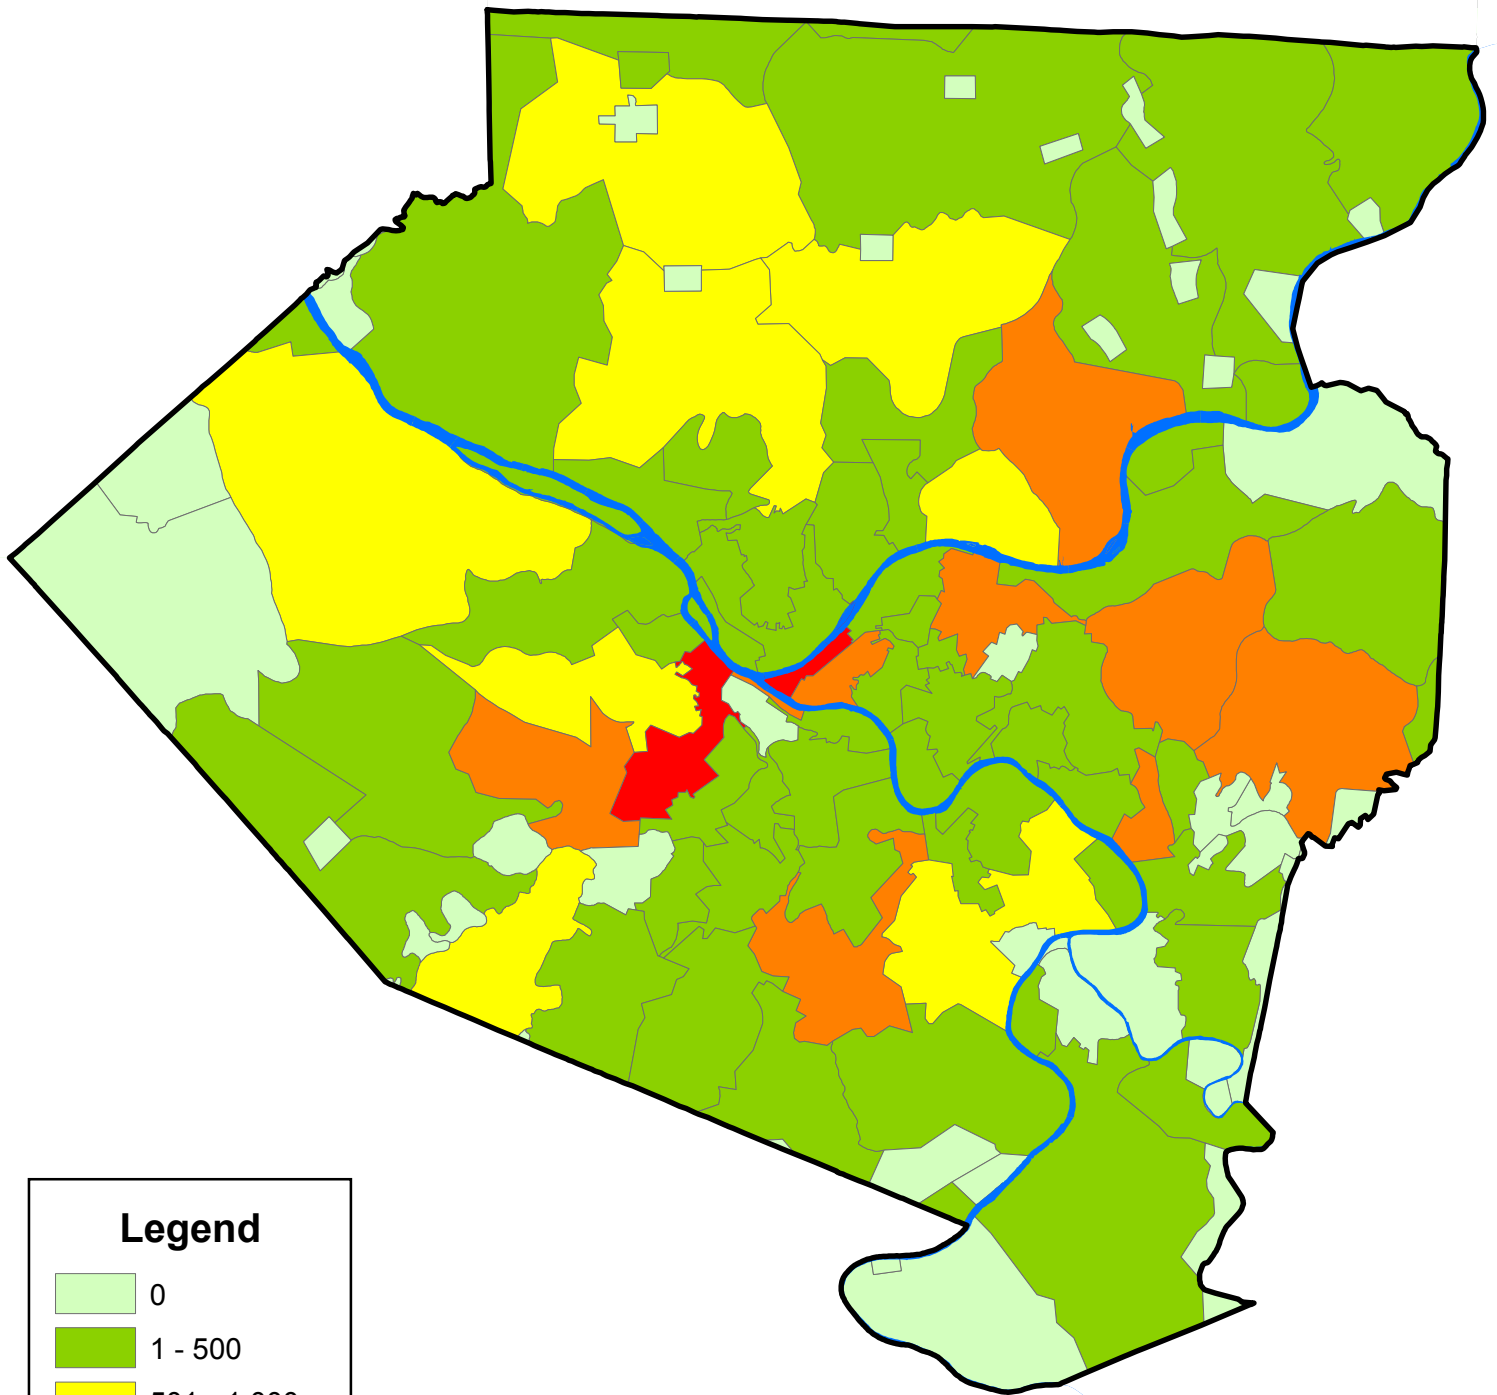

# Allegheny County Administrative & Support Incl. Waste Mgmt. Employment by Zipcode 2004

## Legend

Source: Pennsylvania Department of Labor and Industry,  
Carnegie Mellon Center for Economic Development