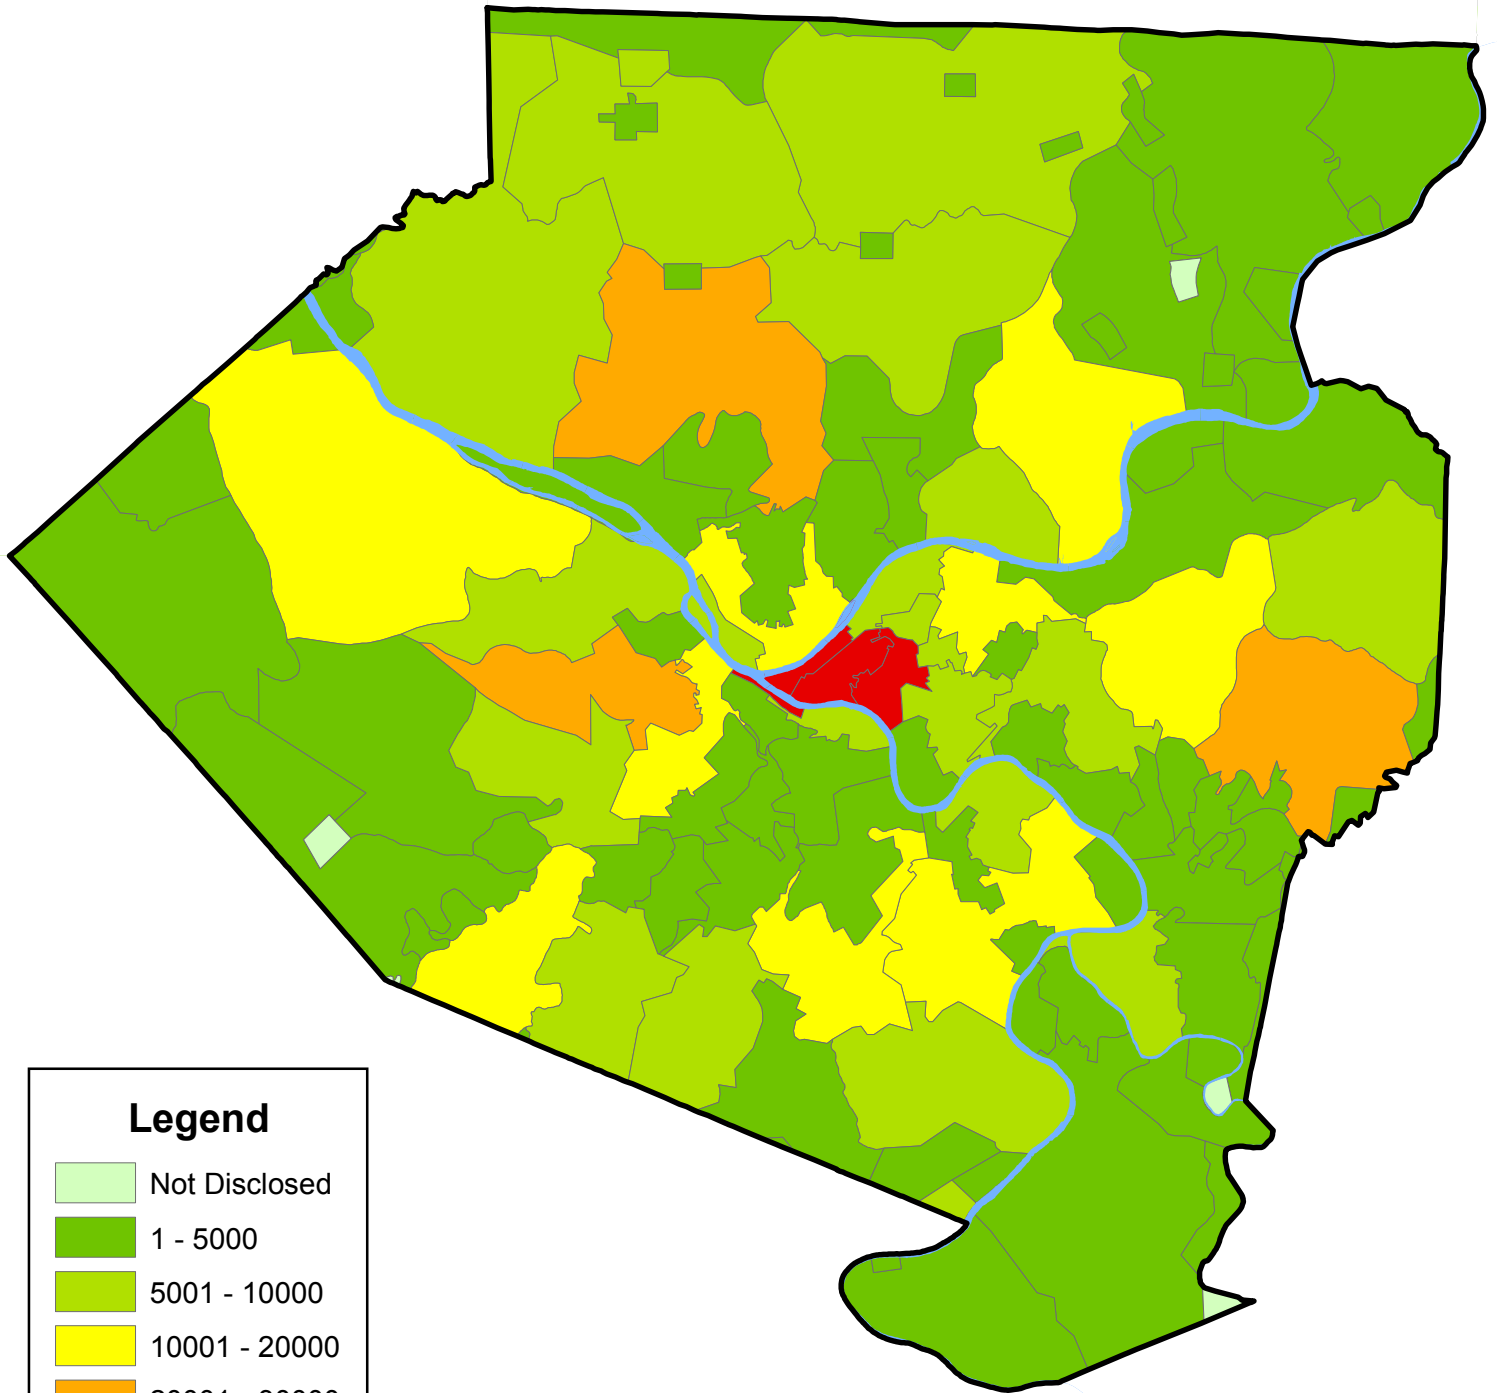

Allegheny County Employment by Zipcode 2004

Legend

Not Disclosed
1 - 5000
5001 - 10000
10001 - 20000
20001 - 30000
30001 - 40000
40001 - 55203

Source: Pennsylvania Department of Labor and Industry,
Carnegie Mellon Center for Economic Development