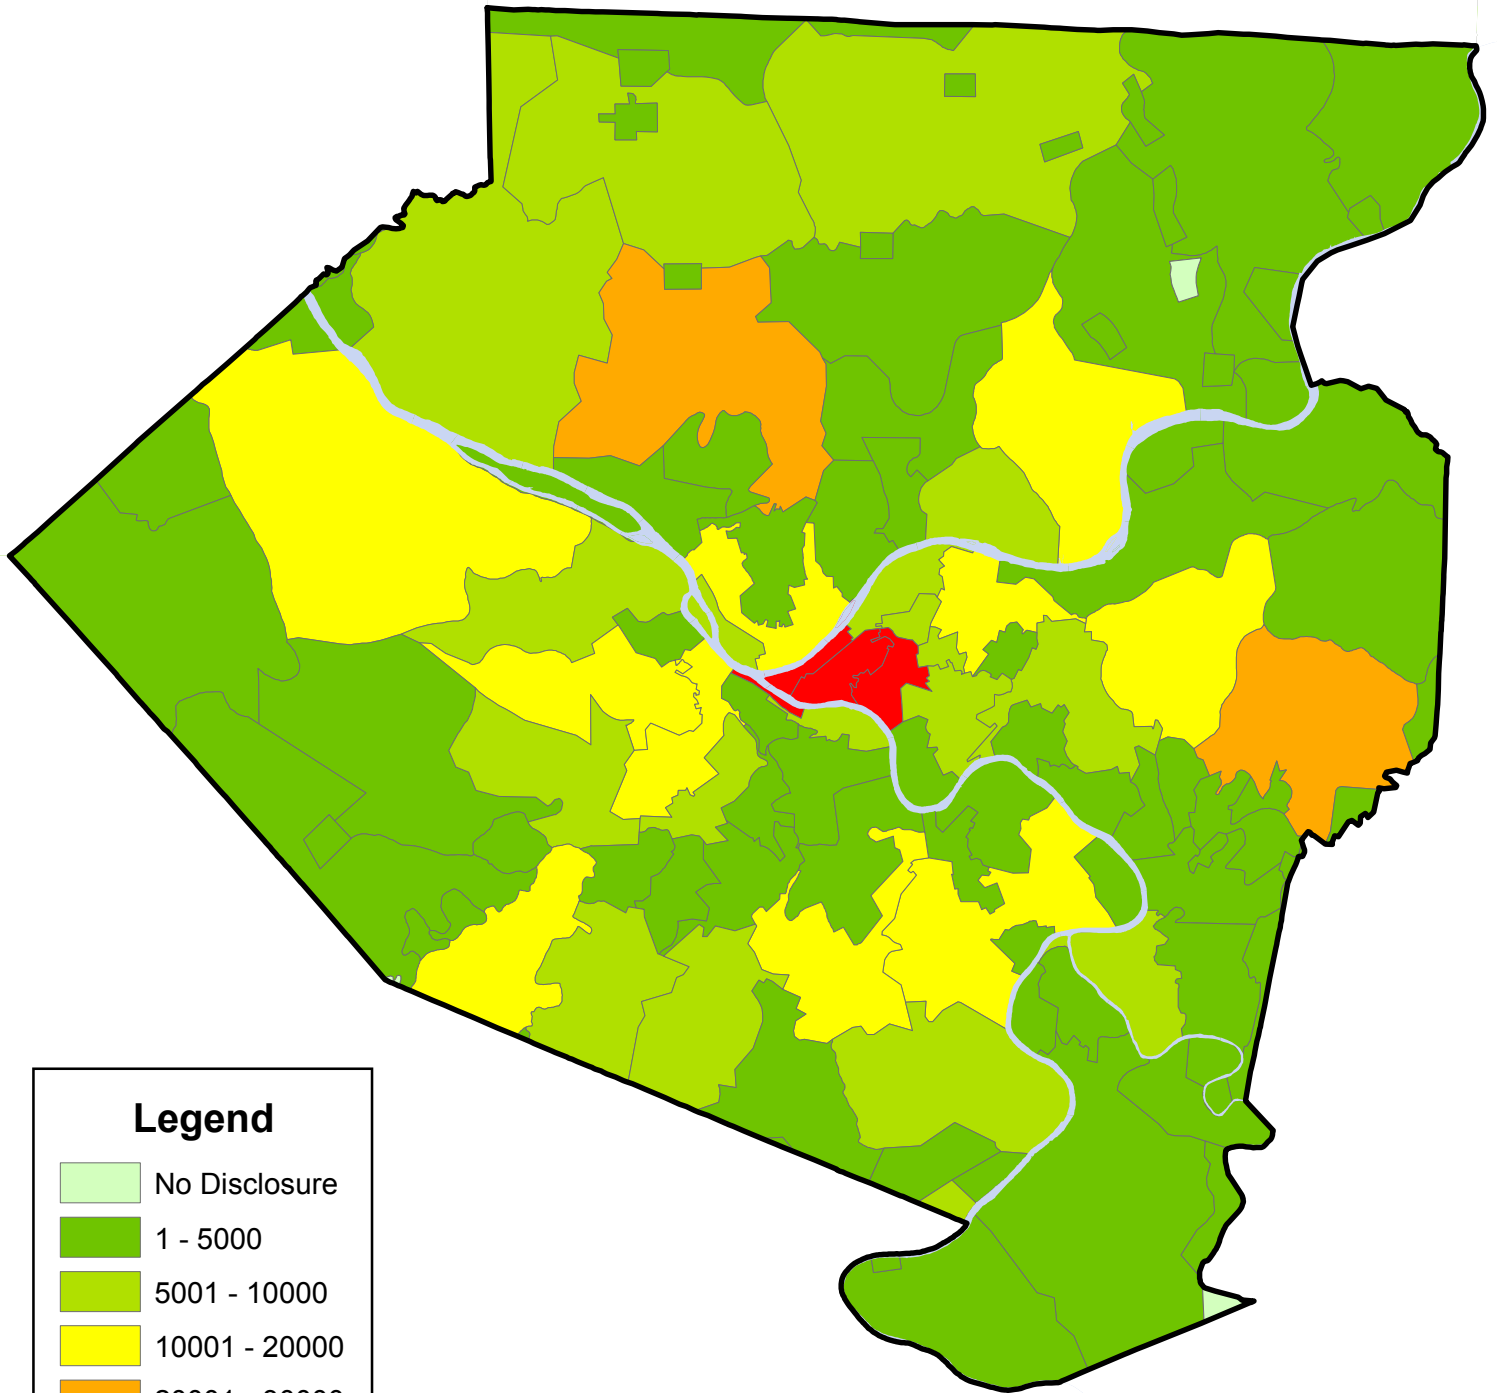

# Allegheny County Employment by Zipcode 1999

## Legend

	No Disclosure
	1 - 5000
	5001 - 10000
	10001 - 20000
	20001 - 30000
	30001 - 40000
	40001 - 53798

Source: Pennsylvania Department of Labor and Industry,  
Carnegie Mellon Center for Economic Development