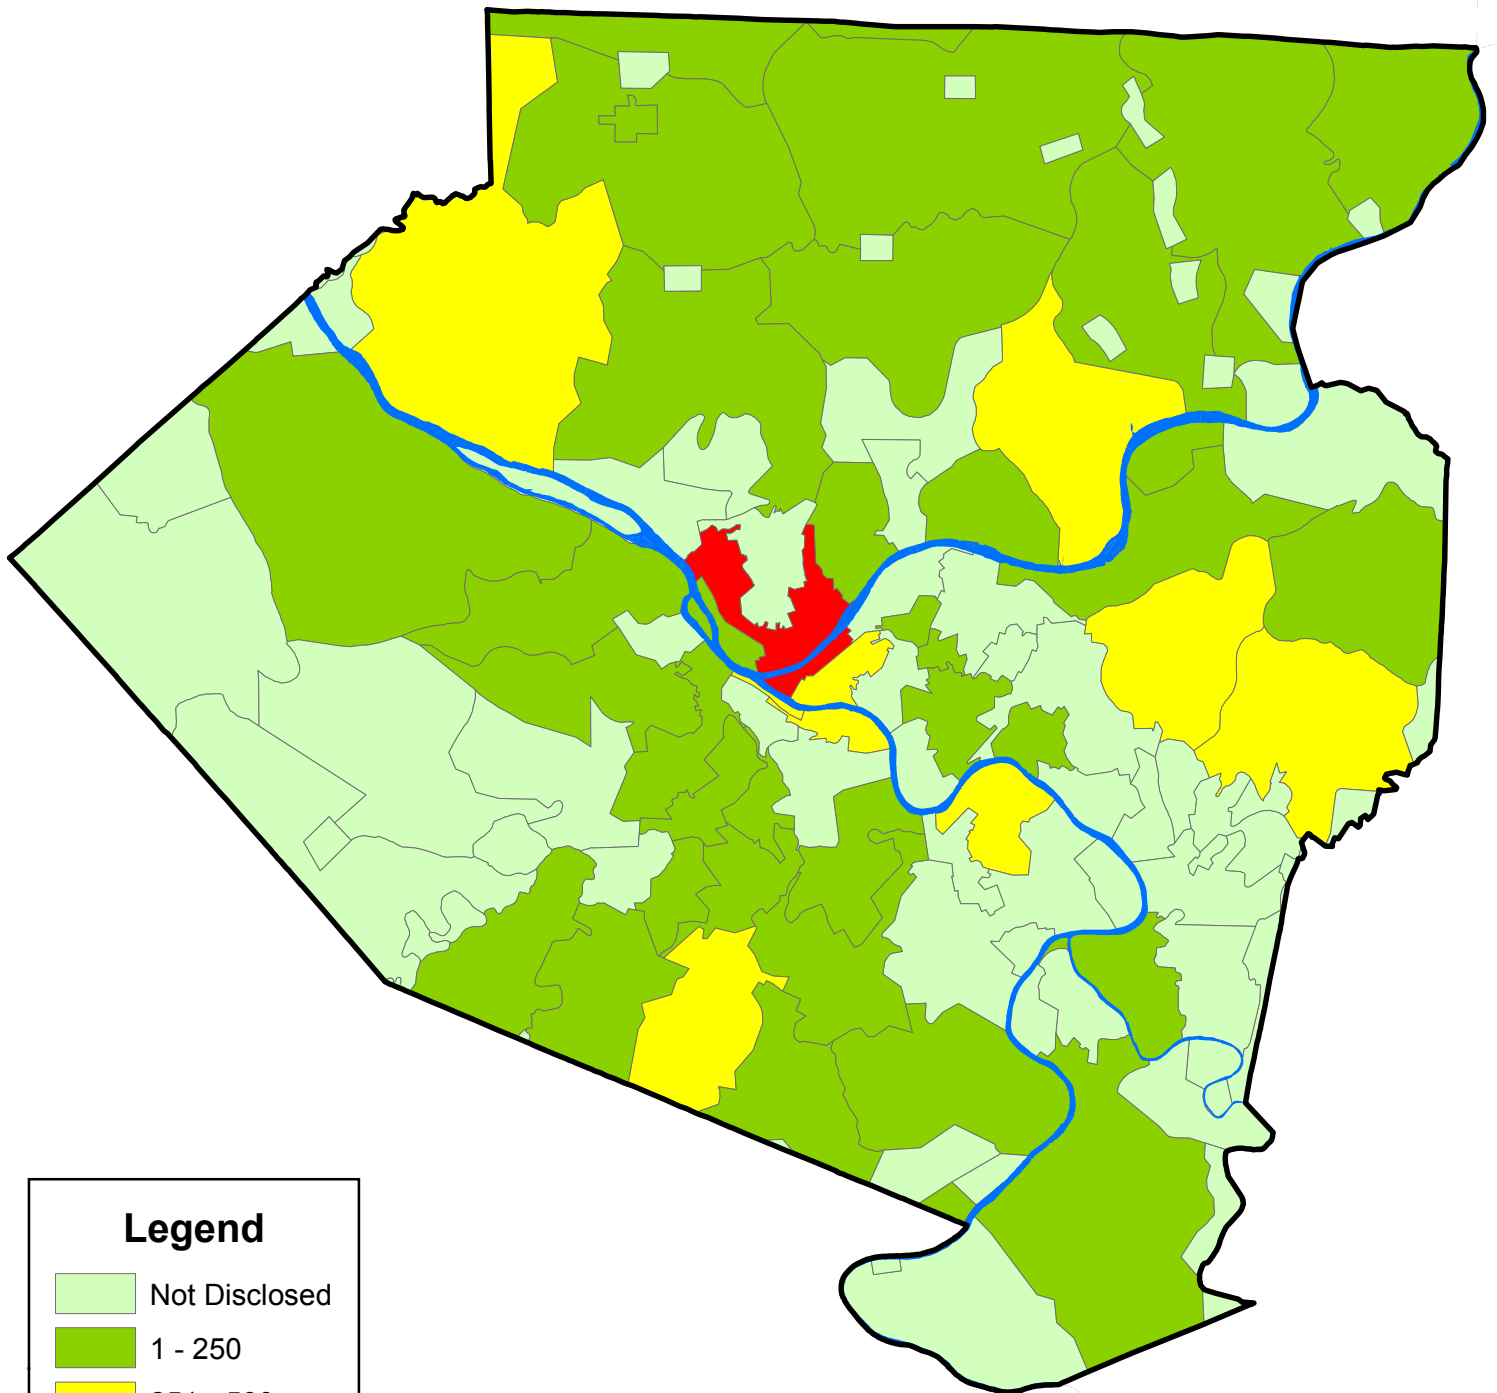

# Allegheny County Arts, Entertainment, and Recreation Employment by Zipcode 2004

## Legend

Not Disclosed
1 - 250
251 - 500
501 - 750
751 - 976

Source: Pennsylvania Department of Labor and Industry,  
Carnegie Mellon Center for Economic Development