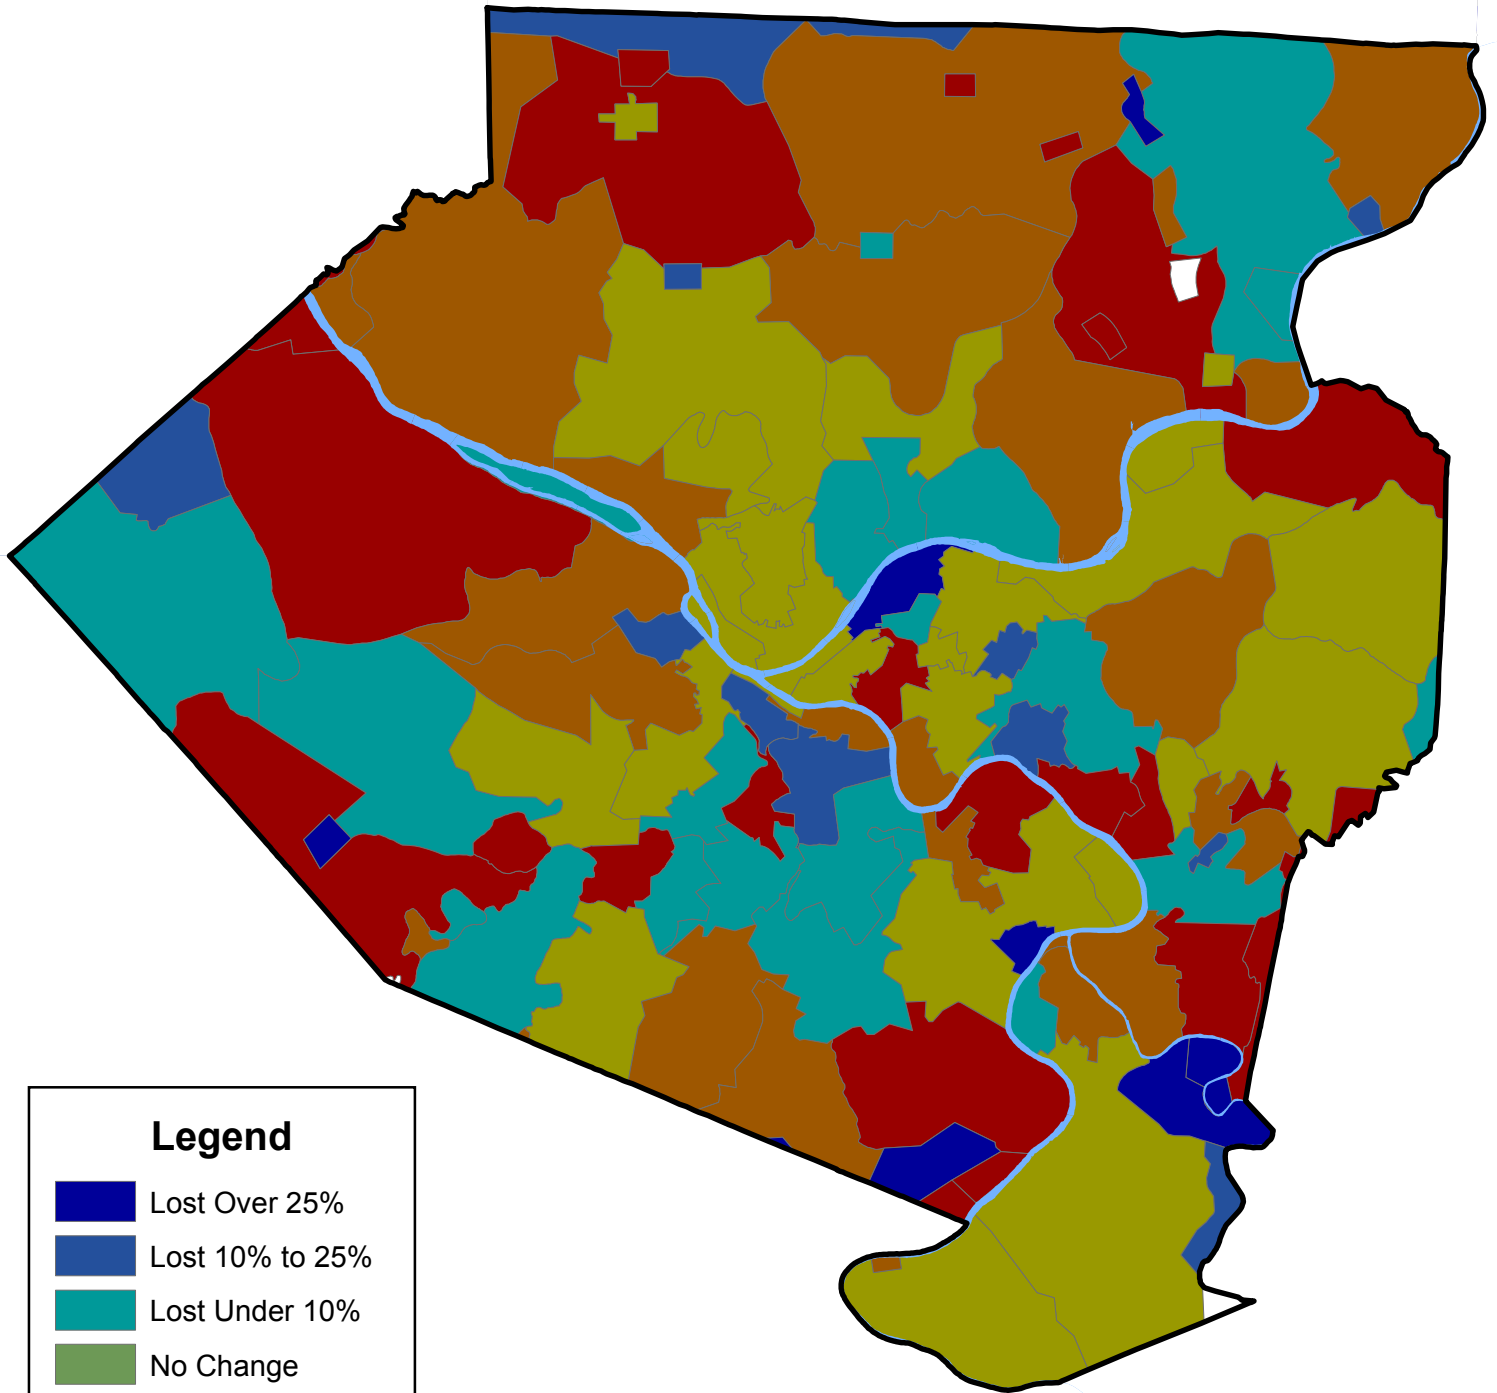

Allegheny County Employment Change by Zipcode, 1999-2004

Legend

- Lost Over 25%
- Lost 10% to 25%
- Lost Under 10%
- No Change
- Grew Under 10%
- Grew 10% to 25%
- Grew Over 25%

Source: Pennsylvania Department of Labor and Industry,
Carnegie Mellon Center for Economic Development