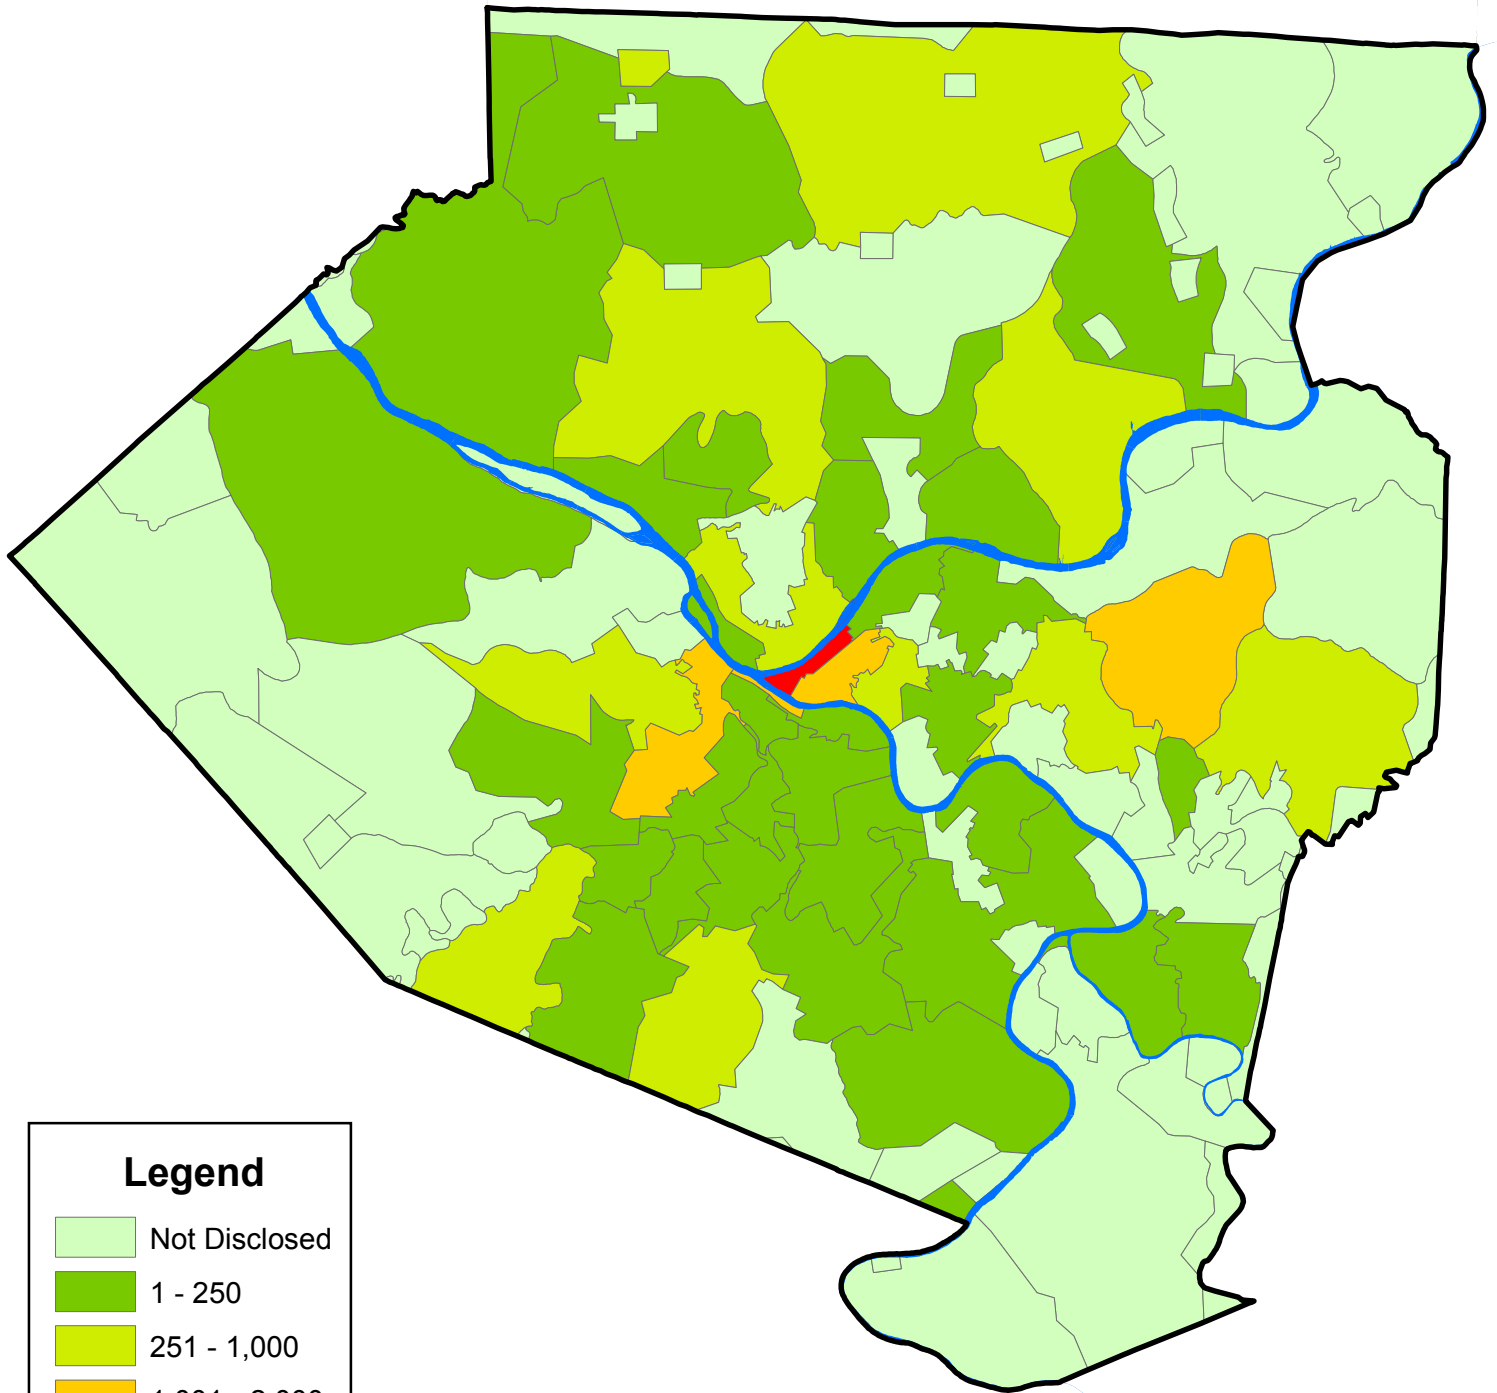

Allegheny County Information Employment by Zipcode 2004

Legend

Light Green	Not Disclosed
Medium Green	1 - 250
Yellow-Green	251 - 1,000
Yellow	1,001 - 2,000
Orange	2,001 - 3,000
Red	3,001 - 4,516

Source: Pennsylvania Department of Labor and Industry,
Carnegie Mellon Center for Economic Development