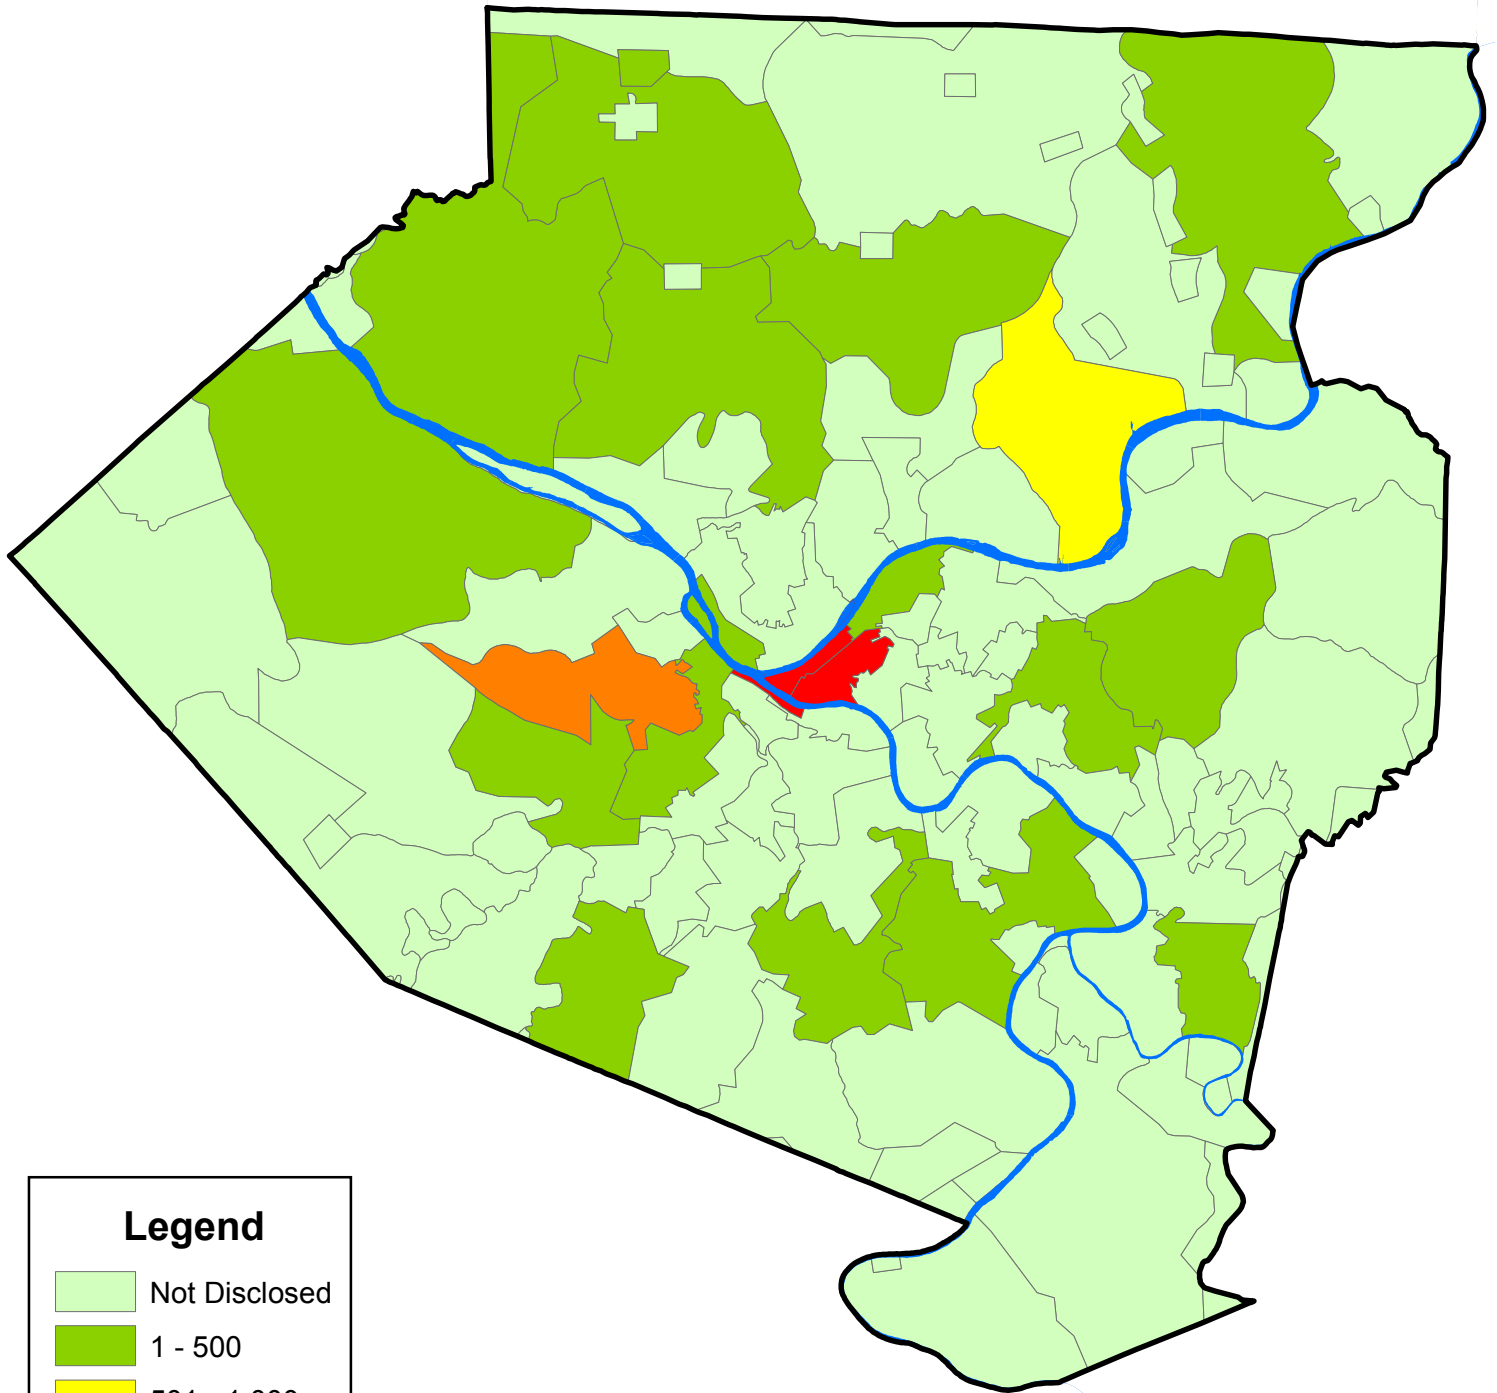

Allegheny County Management of Companies and Enterprises Employment by Zipcode 2004

Legend

Not Disclosed
1 - 500
501 - 1,000
1,001 - 2,000
2,001 - 2,998

Source: Pennsylvania Department of Labor and Industry,
Carnegie Mellon Center for Economic Development