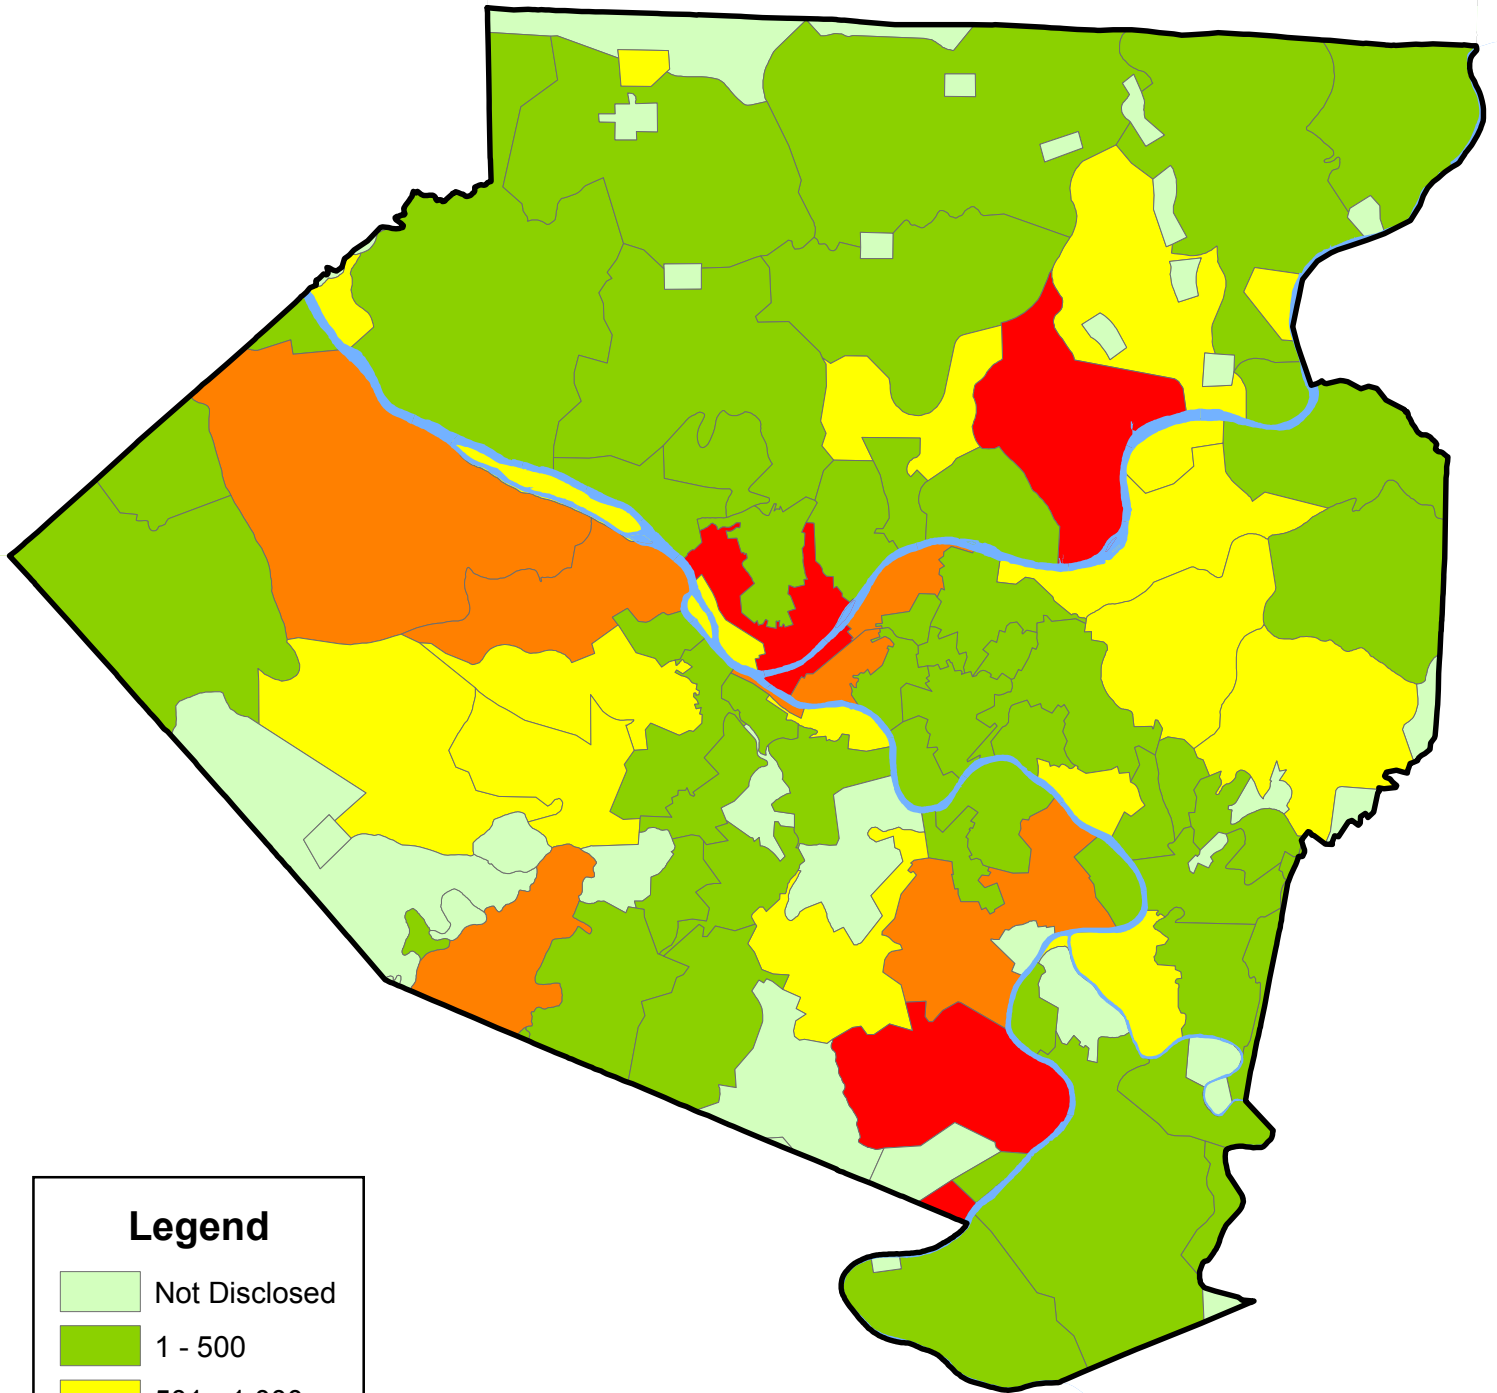

# Allegheny County Manufacturing Employment by Zipcode 2004

## Legend

- Not Disclosed
- 1 - 500
- 501 - 1,000
- 1,001 - 1,500
- 1,501 - 2,520

Source: Pennsylvania Department of Labor and Industry,  
Carnegie Mellon Center for Economic Development