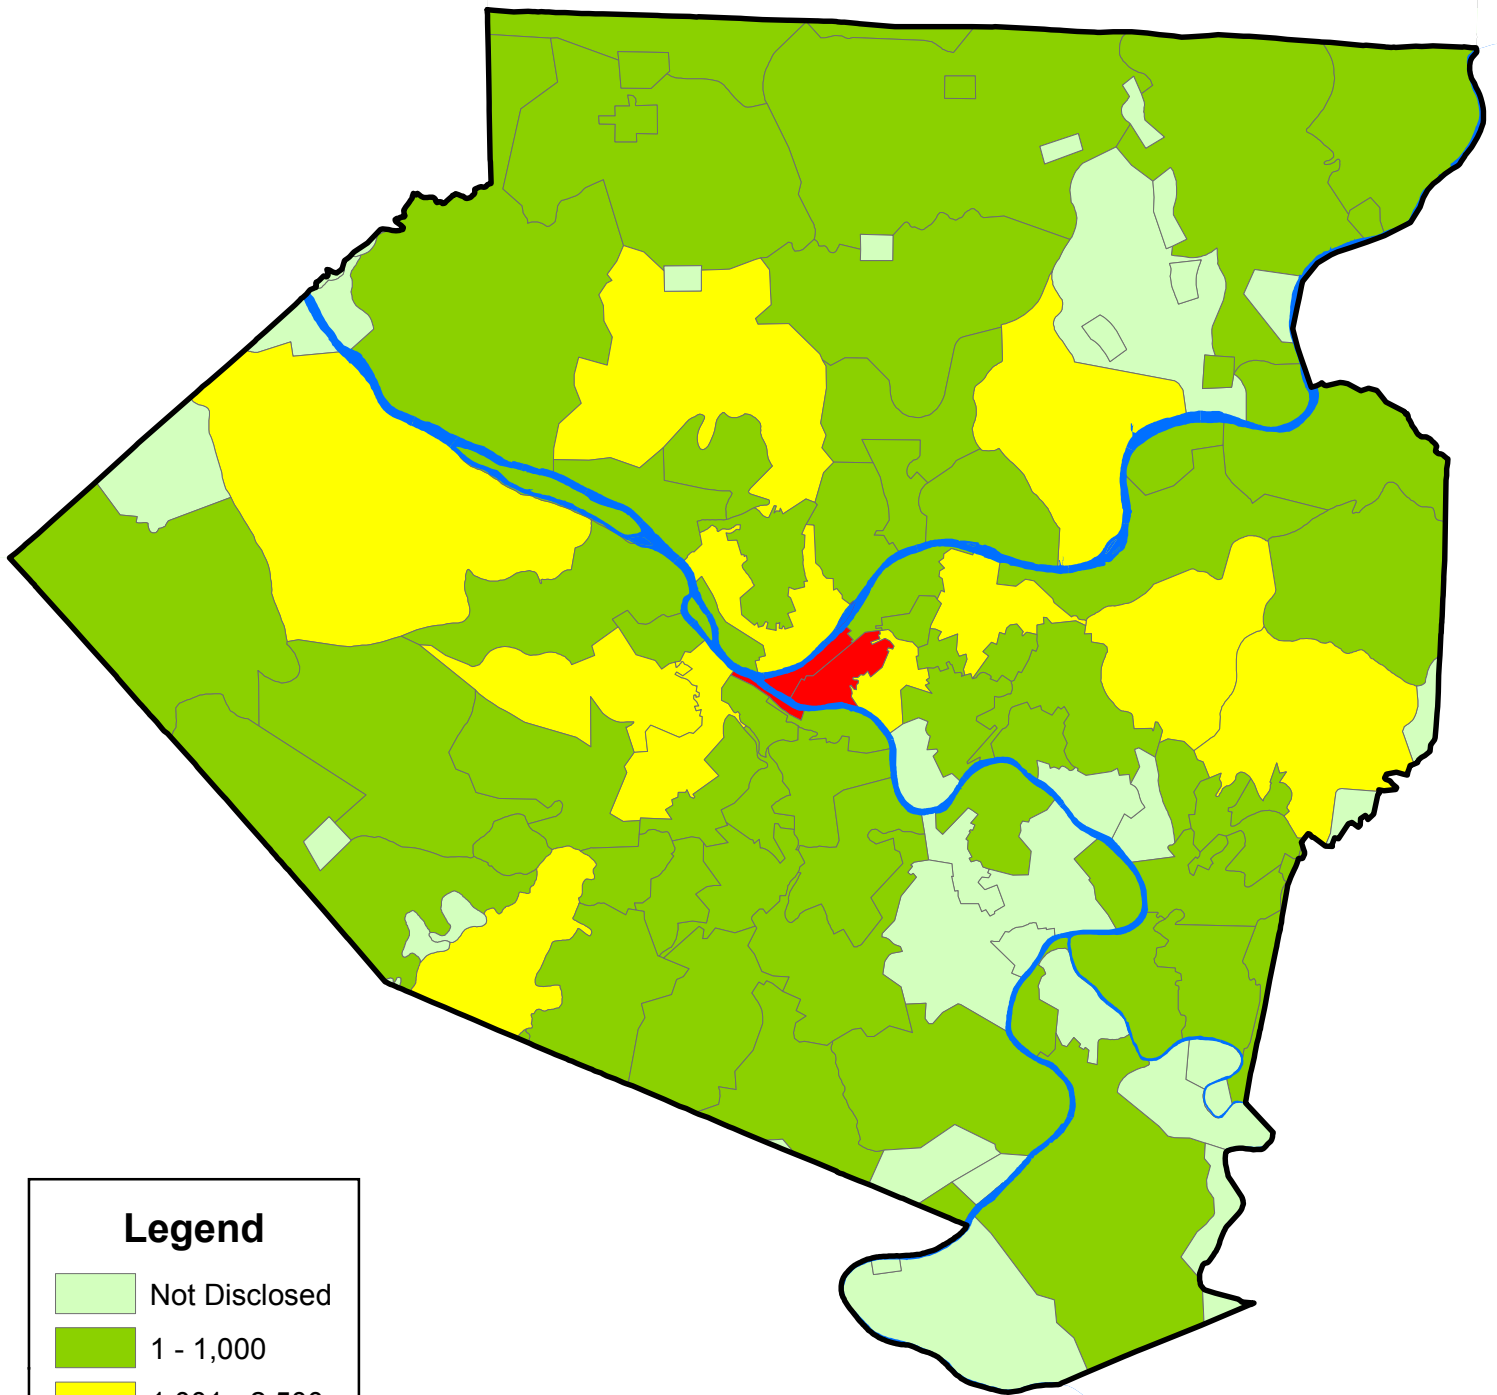

Allegheny County Professional, Scientific, and Technical Svcs. Employment by Zipcode 2004

Legend

| |
|---------------|
| Not Disclosed |
| 1 - 1,000 |
| 1,001 - 2,500 |
| 2,501 - 5,000 |
| 5,001 - 8,030 |

Source: Pennsylvania Department of Labor and Industry,
Carnegie Mellon Center for Economic Development