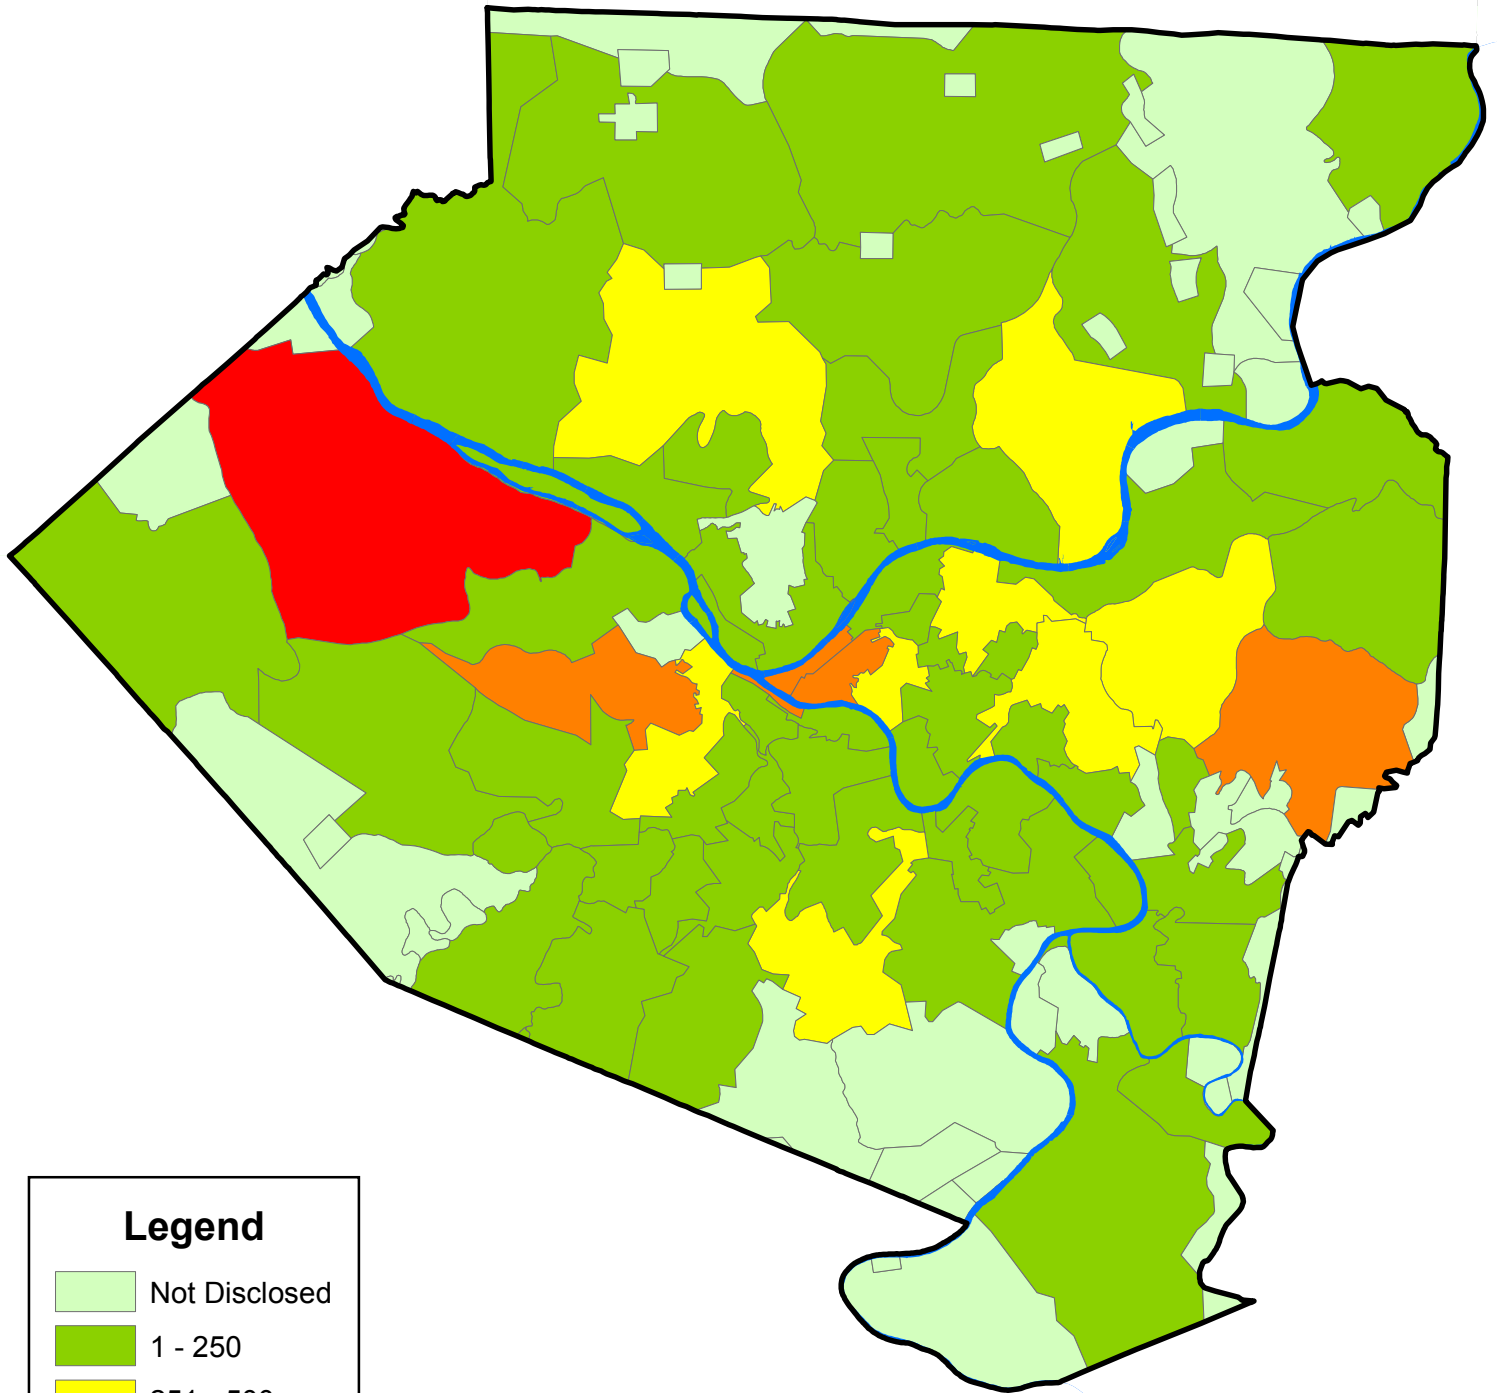

# Allegheny County Real Estate and Rental and Leasing Employment by Zipcode 2004

## Legend

Not Disclosed
1 - 250
251 - 500
501 - 1,000
1,001 - 1,294

Source: Pennsylvania Department of Labor and Industry,  
Carnegie Mellon Center for Economic Development