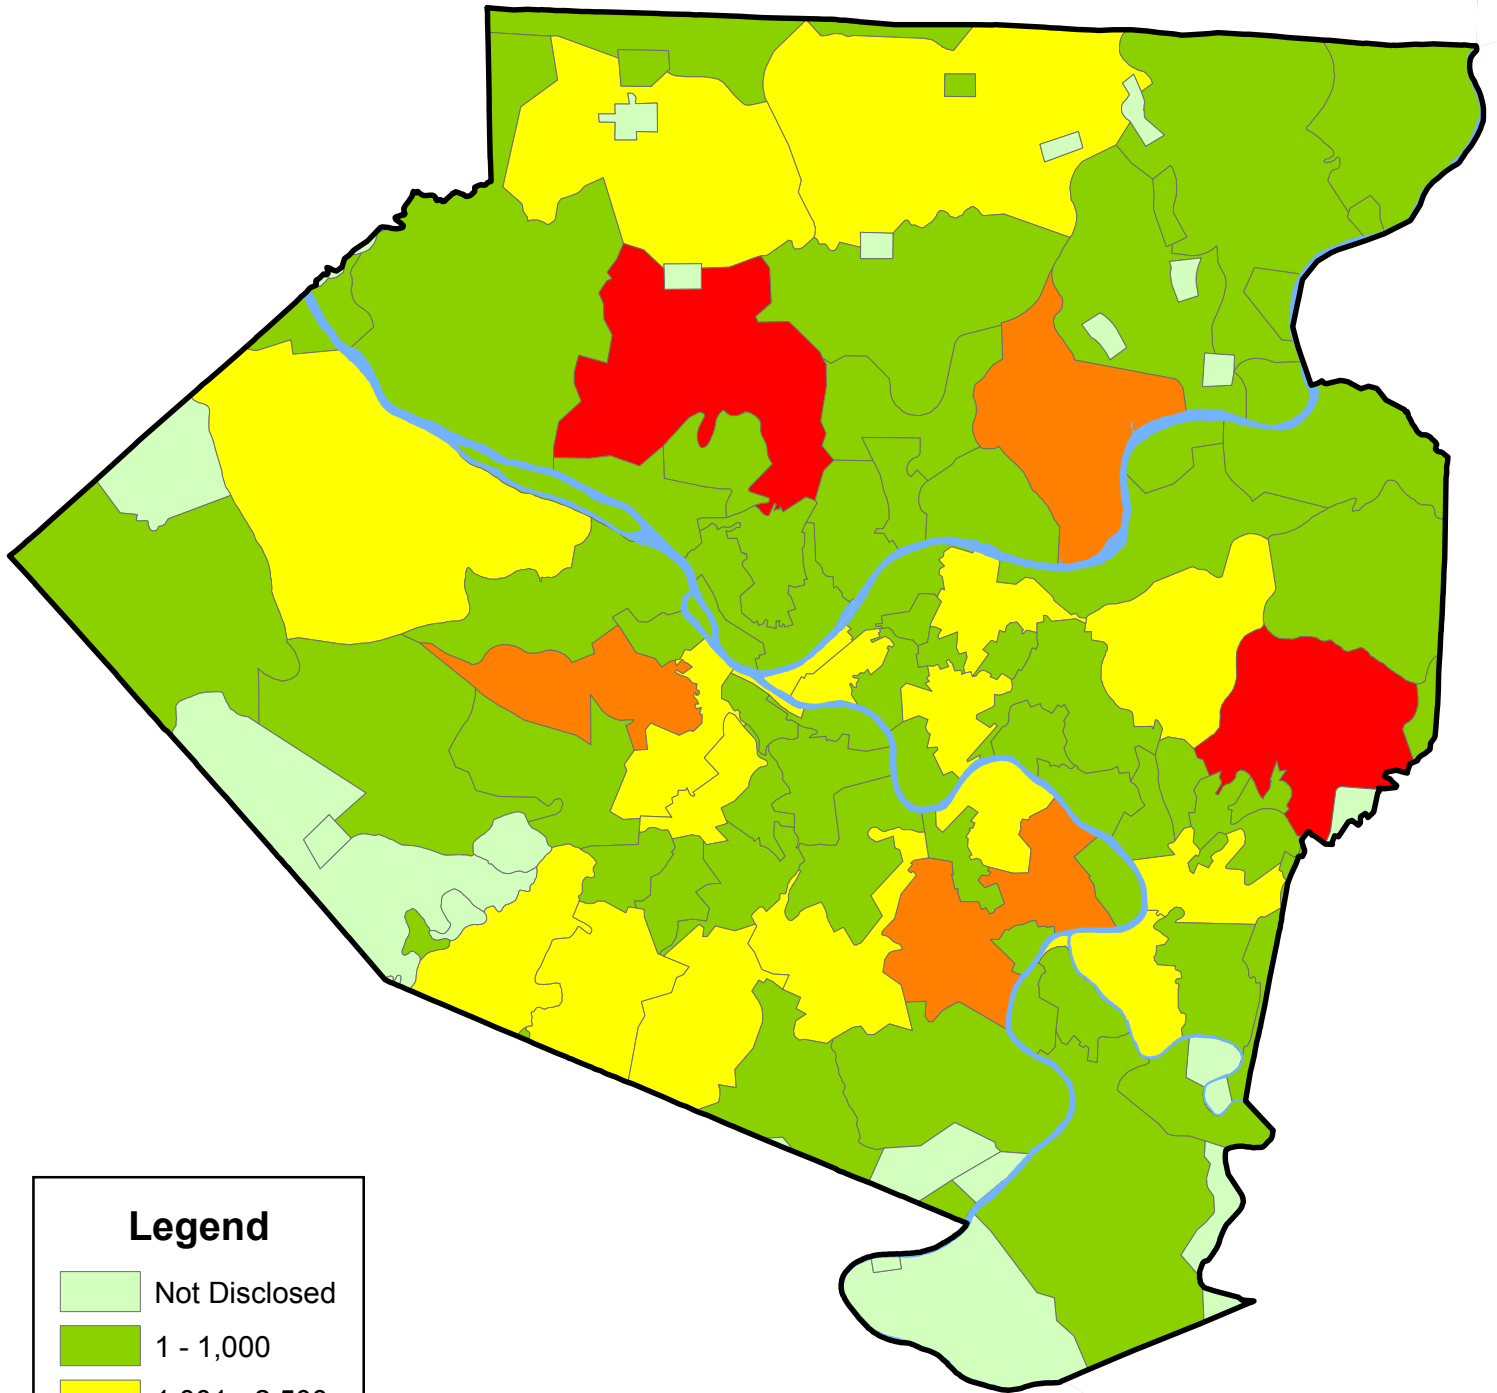

# Allegheny County Retail Trade Employment by Zipcode 2004

## Legend

- Not Disclosed
- 1 - 1,000
- 1,001 - 2,500
- 2,501 - 5,000
- 5,001 - 6,691

Source: Pennsylvania Department of Labor and Industry,  
Carnegie Mellon Center for Economic Development