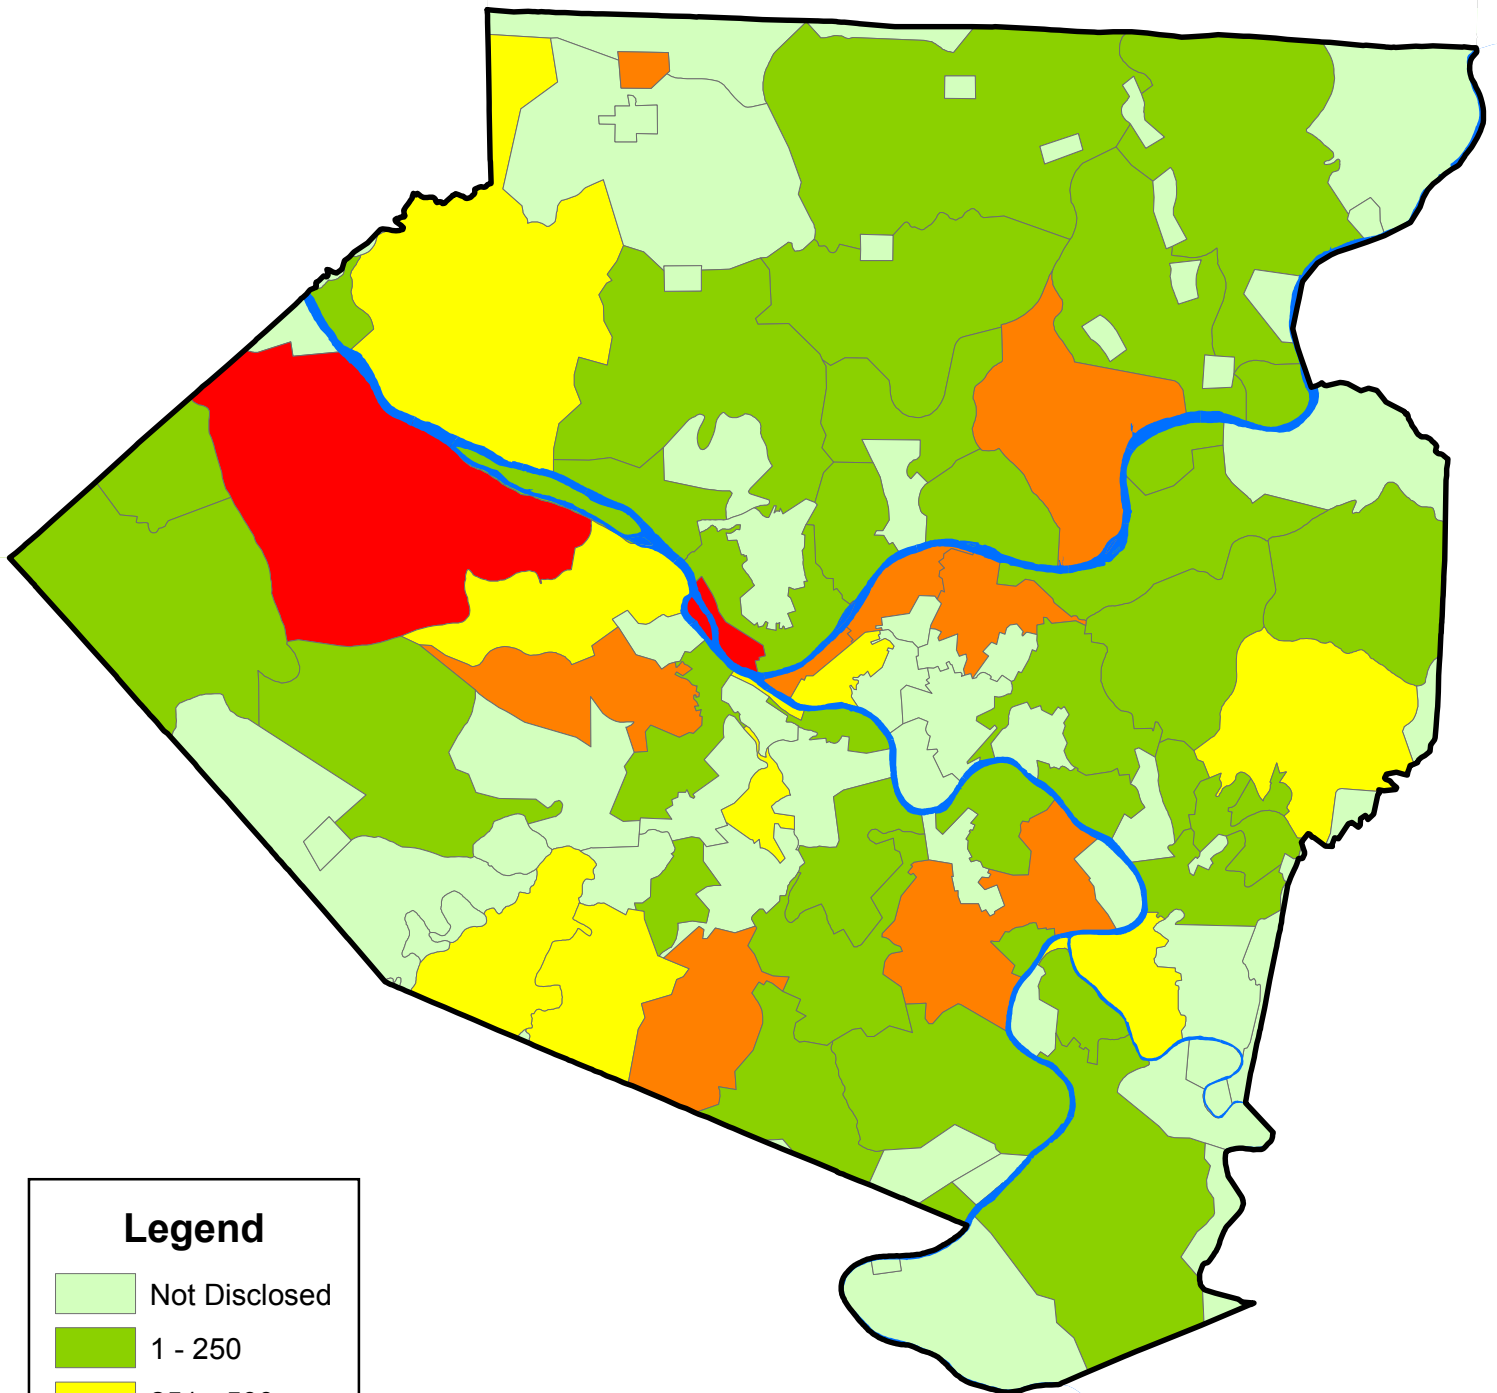

Allegheny County Transportation and Warehousing Employment by Zipcode 2004

Legend

Not Disclosed
1 - 250
251 - 500
501 - 1,000
1,001 - 1,657

Source: Pennsylvania Department of Labor and Industry,
Carnegie Mellon Center for Economic Development