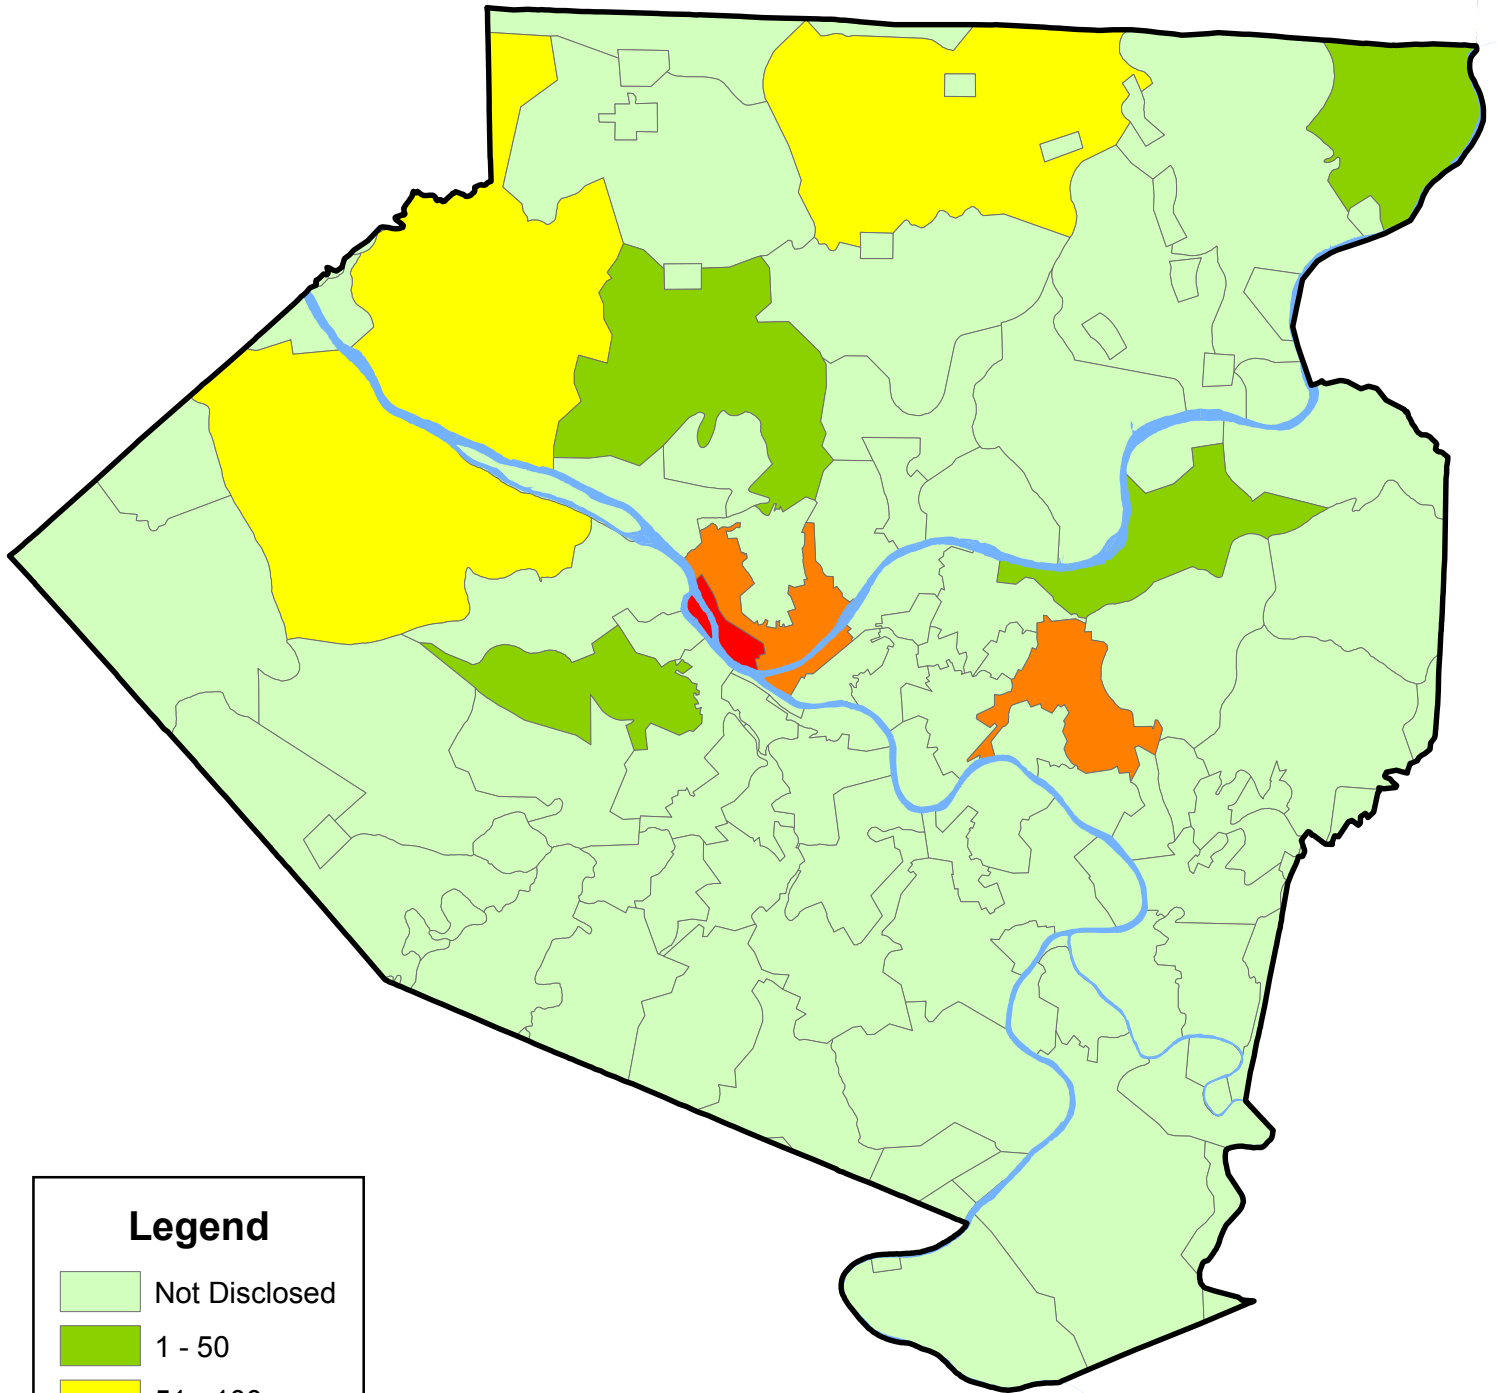

Allegheny County Utilities Employment by Zipcode 2004

Legend

- Not Disclosed
- 1 - 50
- 51 - 100
- 101 - 500
- 501 - 1,048

Source: Pennsylvania Department of Labor and Industry,
Carnegie Mellon Center for Economic Development