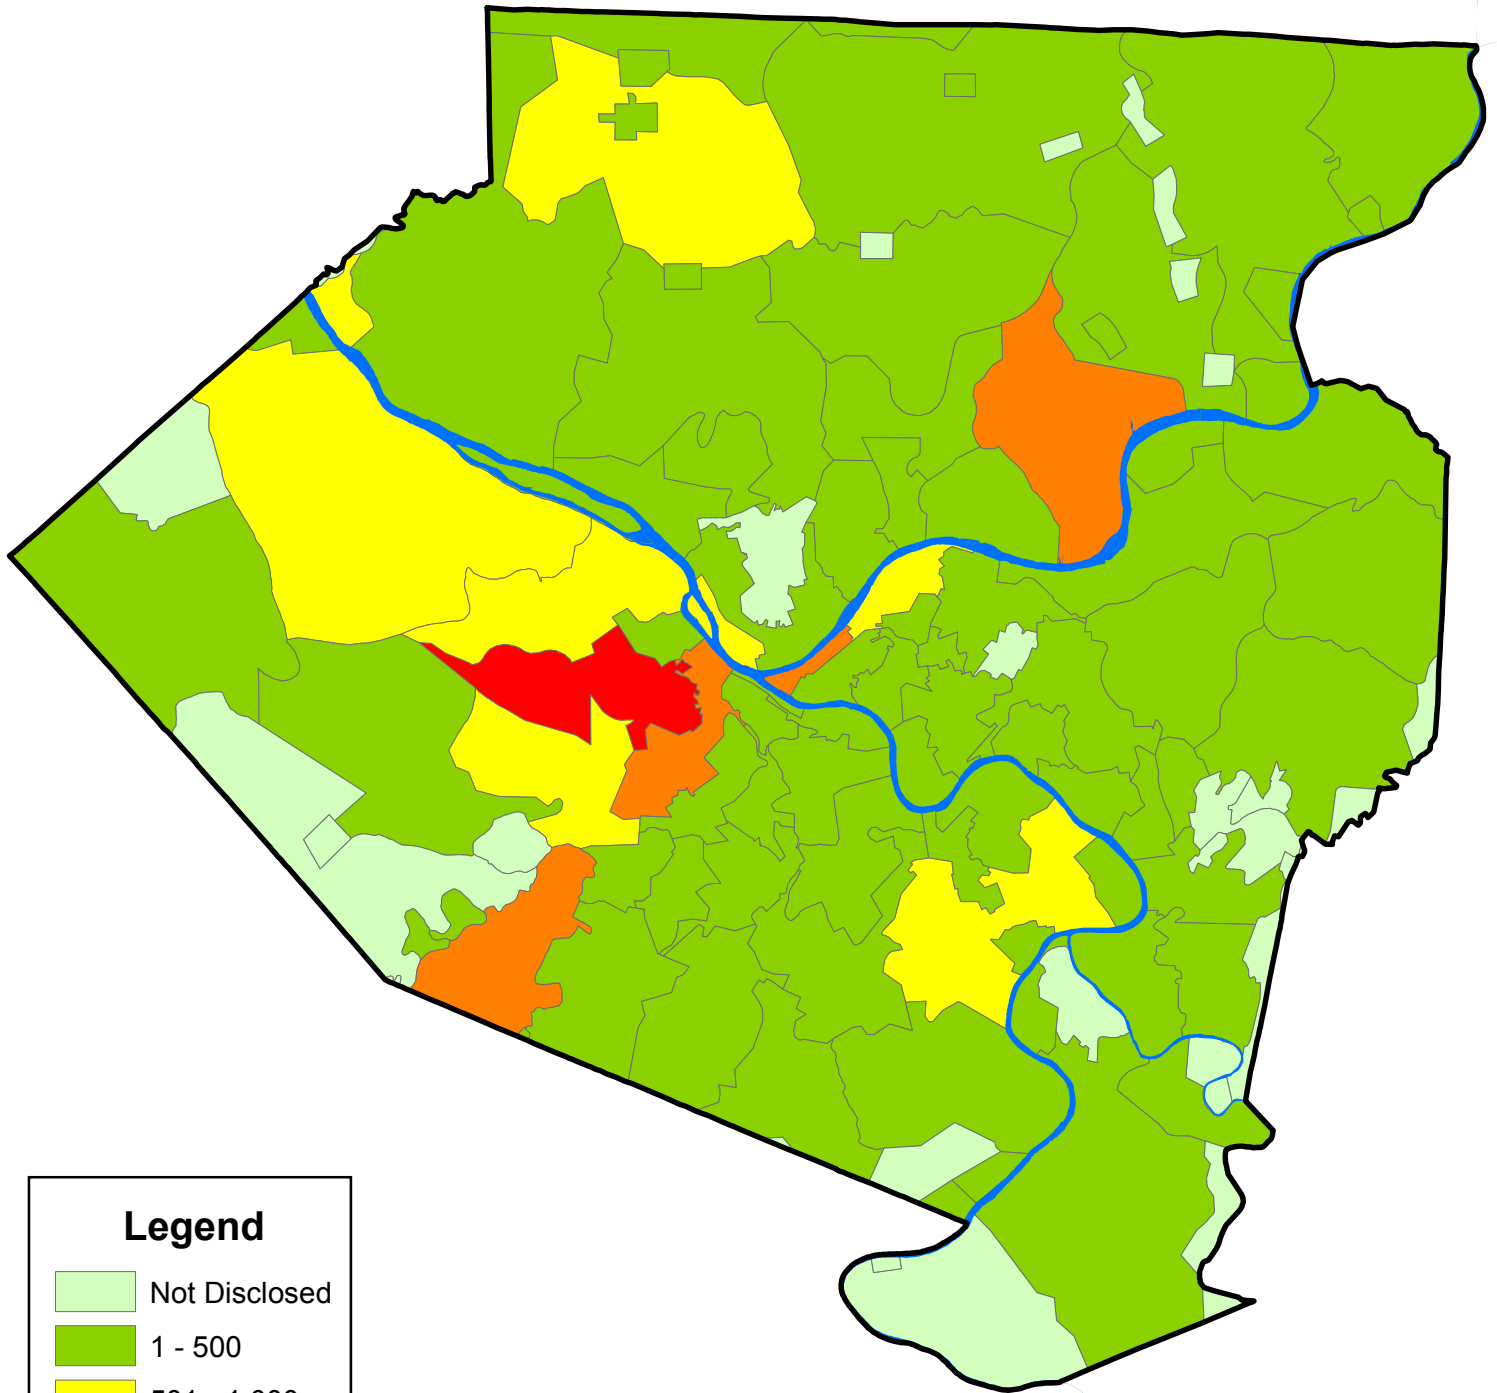

Allegheny County Wholesale Trade Employment by Zipcode 2004

Legend

- Not Disclosed
- 1 - 500
- 501 - 1,000
- 1,001 - 1,500
- 1,501 - 1,663

Source: Pennsylvania Department of Labor and Industry,
Carnegie Mellon Center for Economic Development